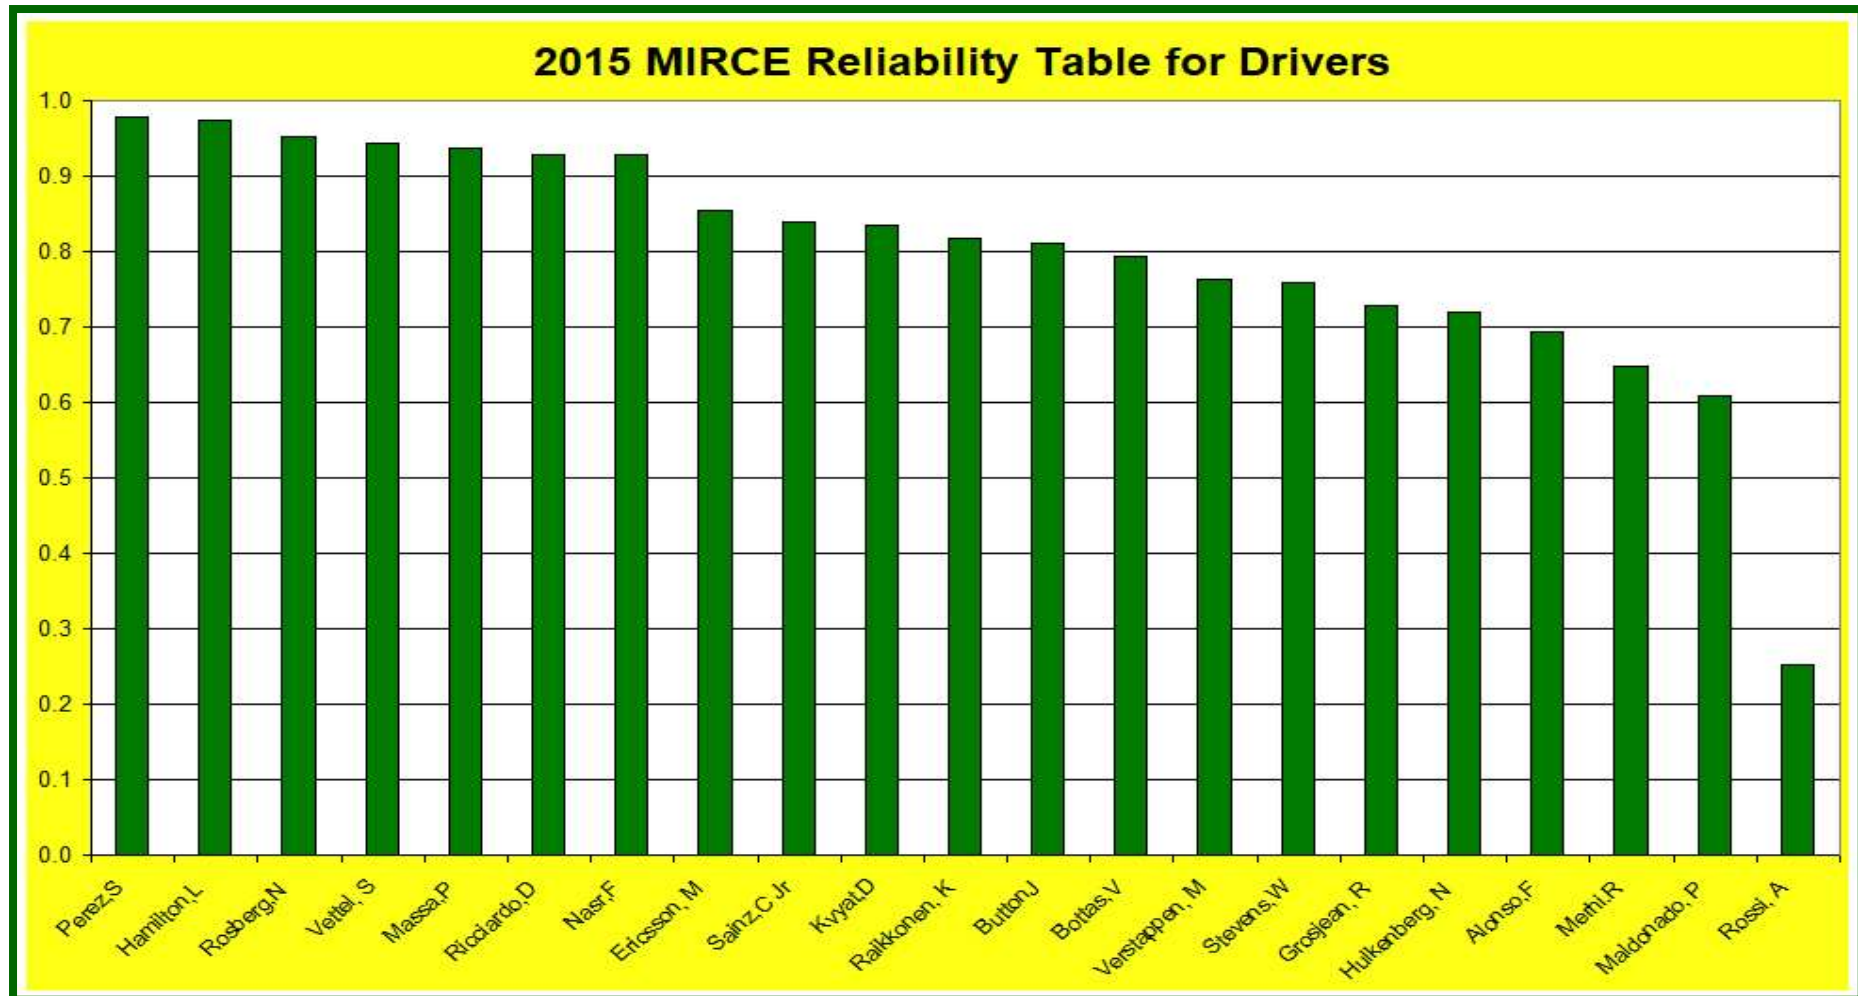

Formula 1

Reliability & Effectiveness Centre