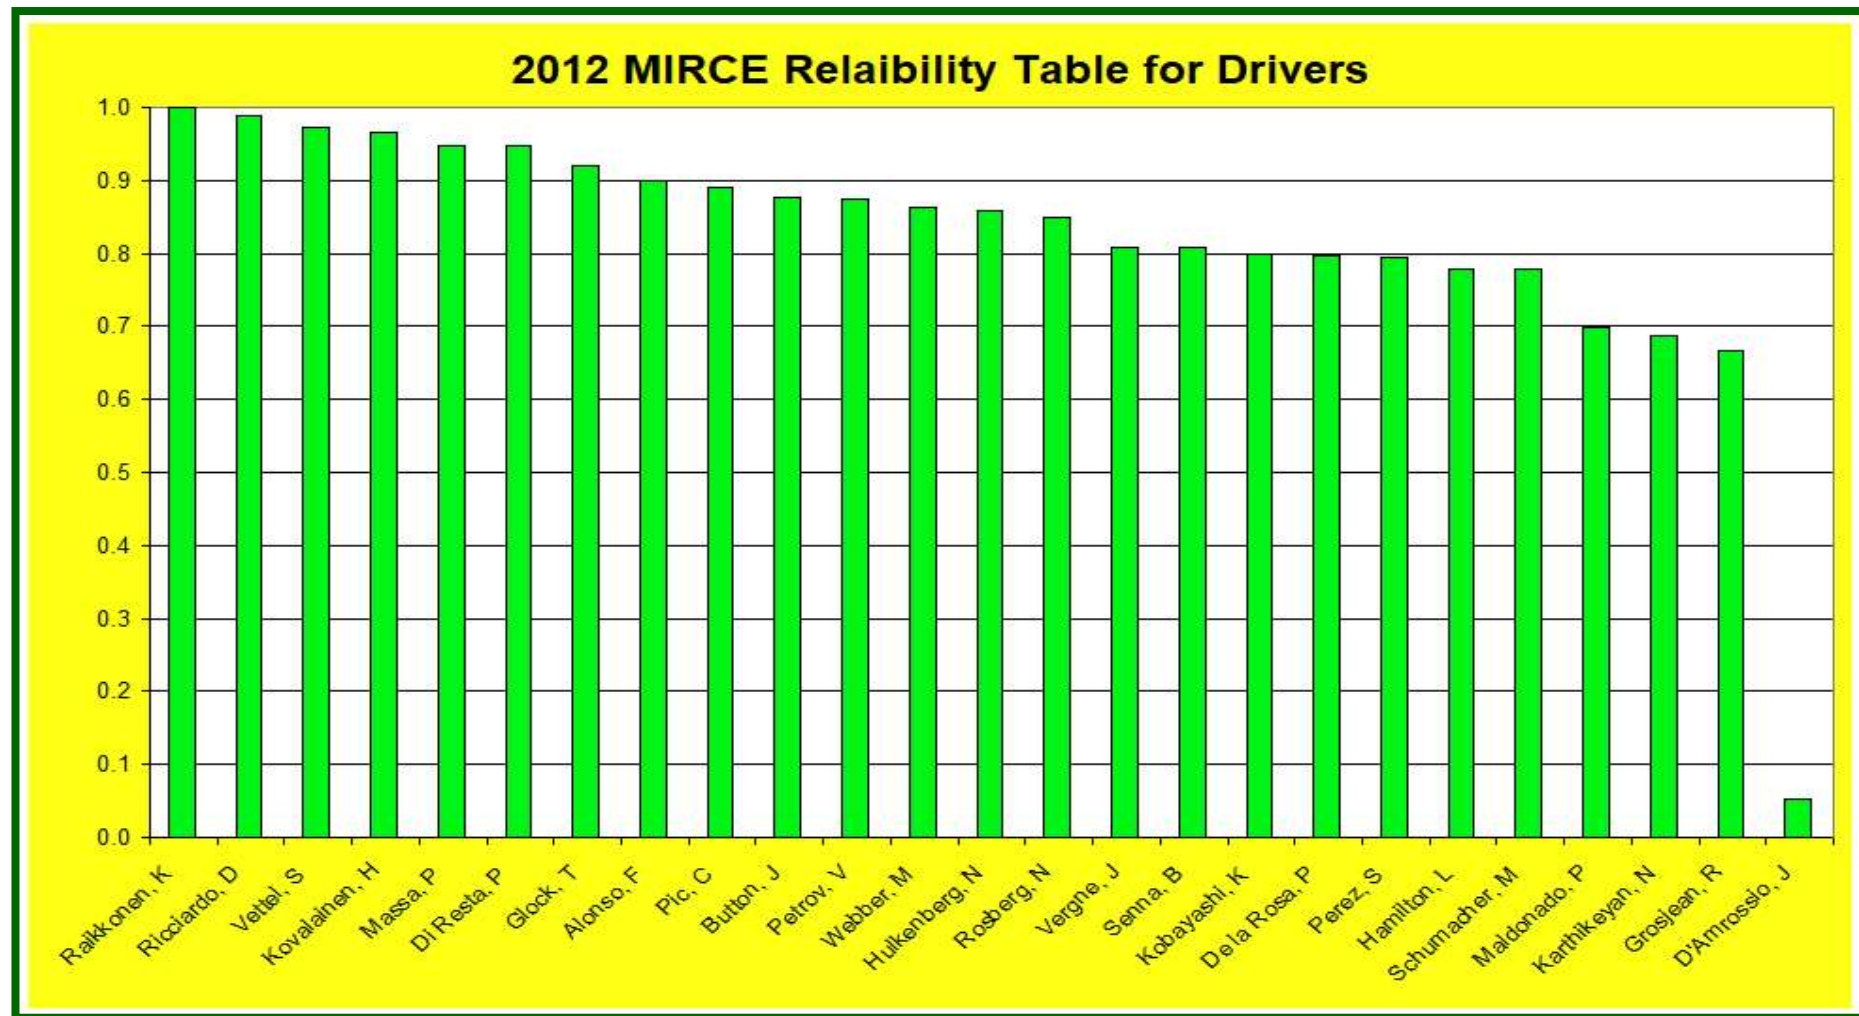

Formula 1

Reliability & Effectiveness Centre