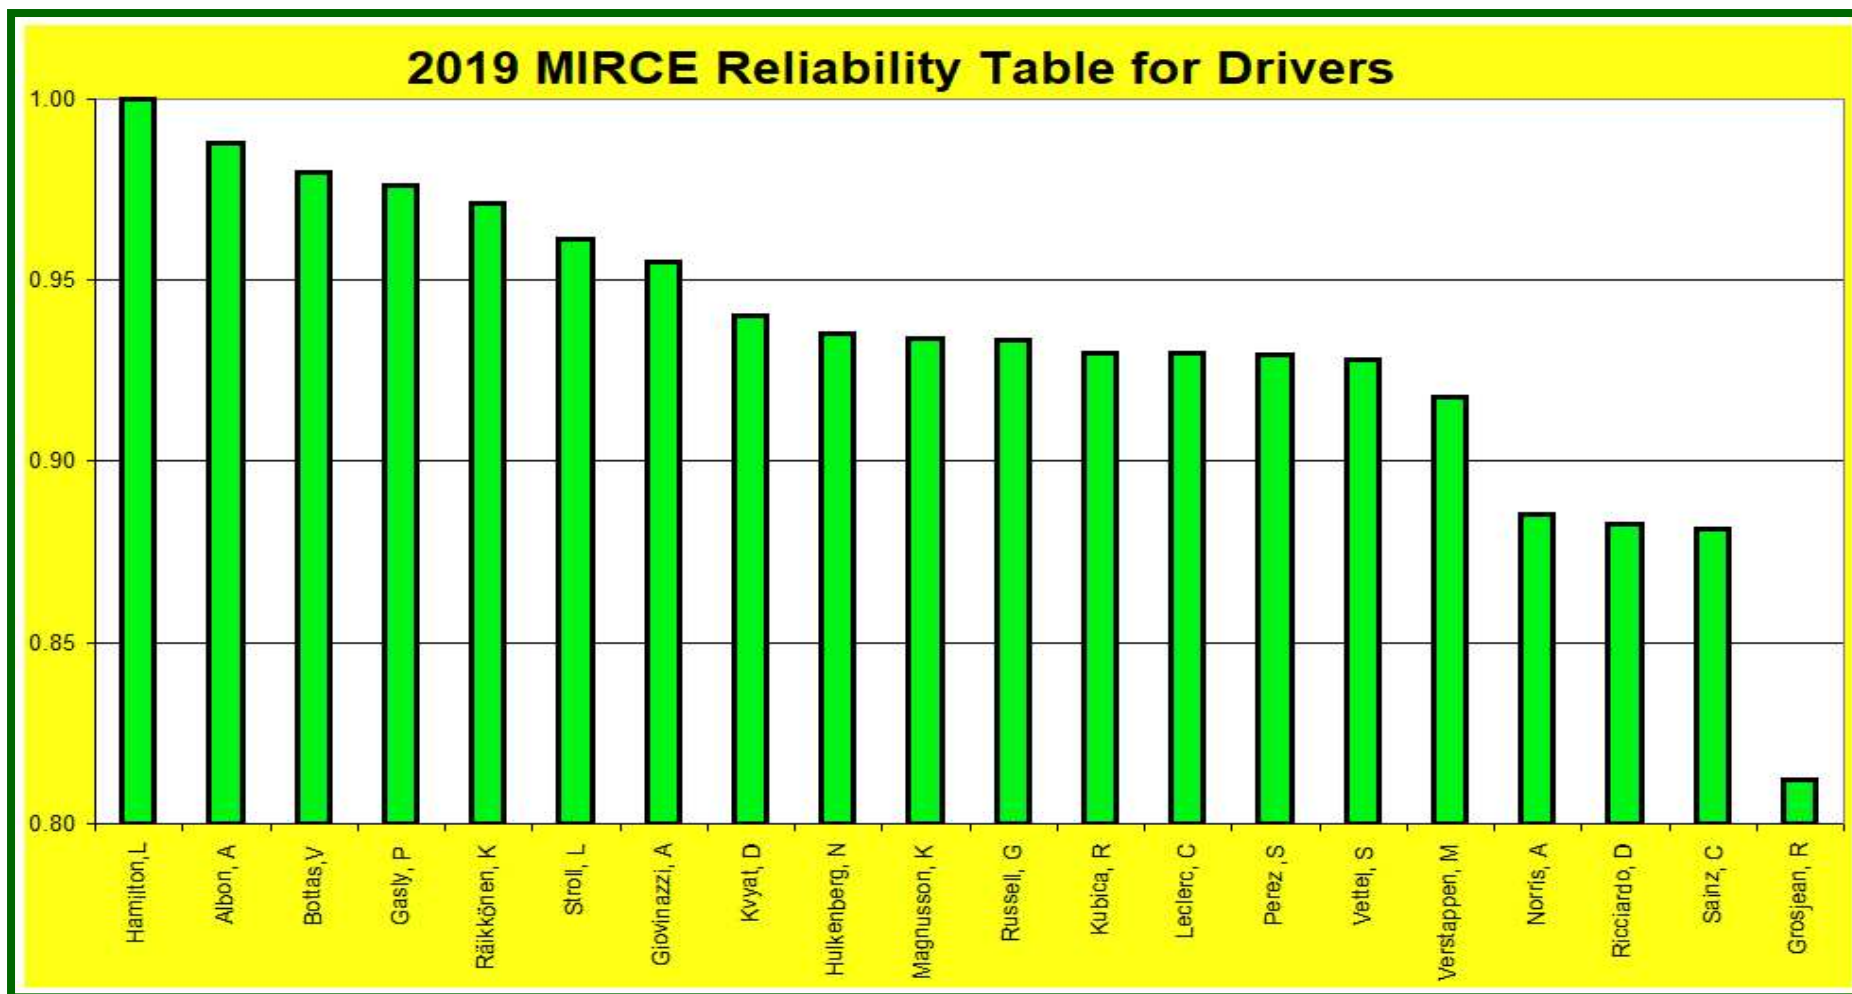

Formula 1

Reliability & Effectiveness Centre