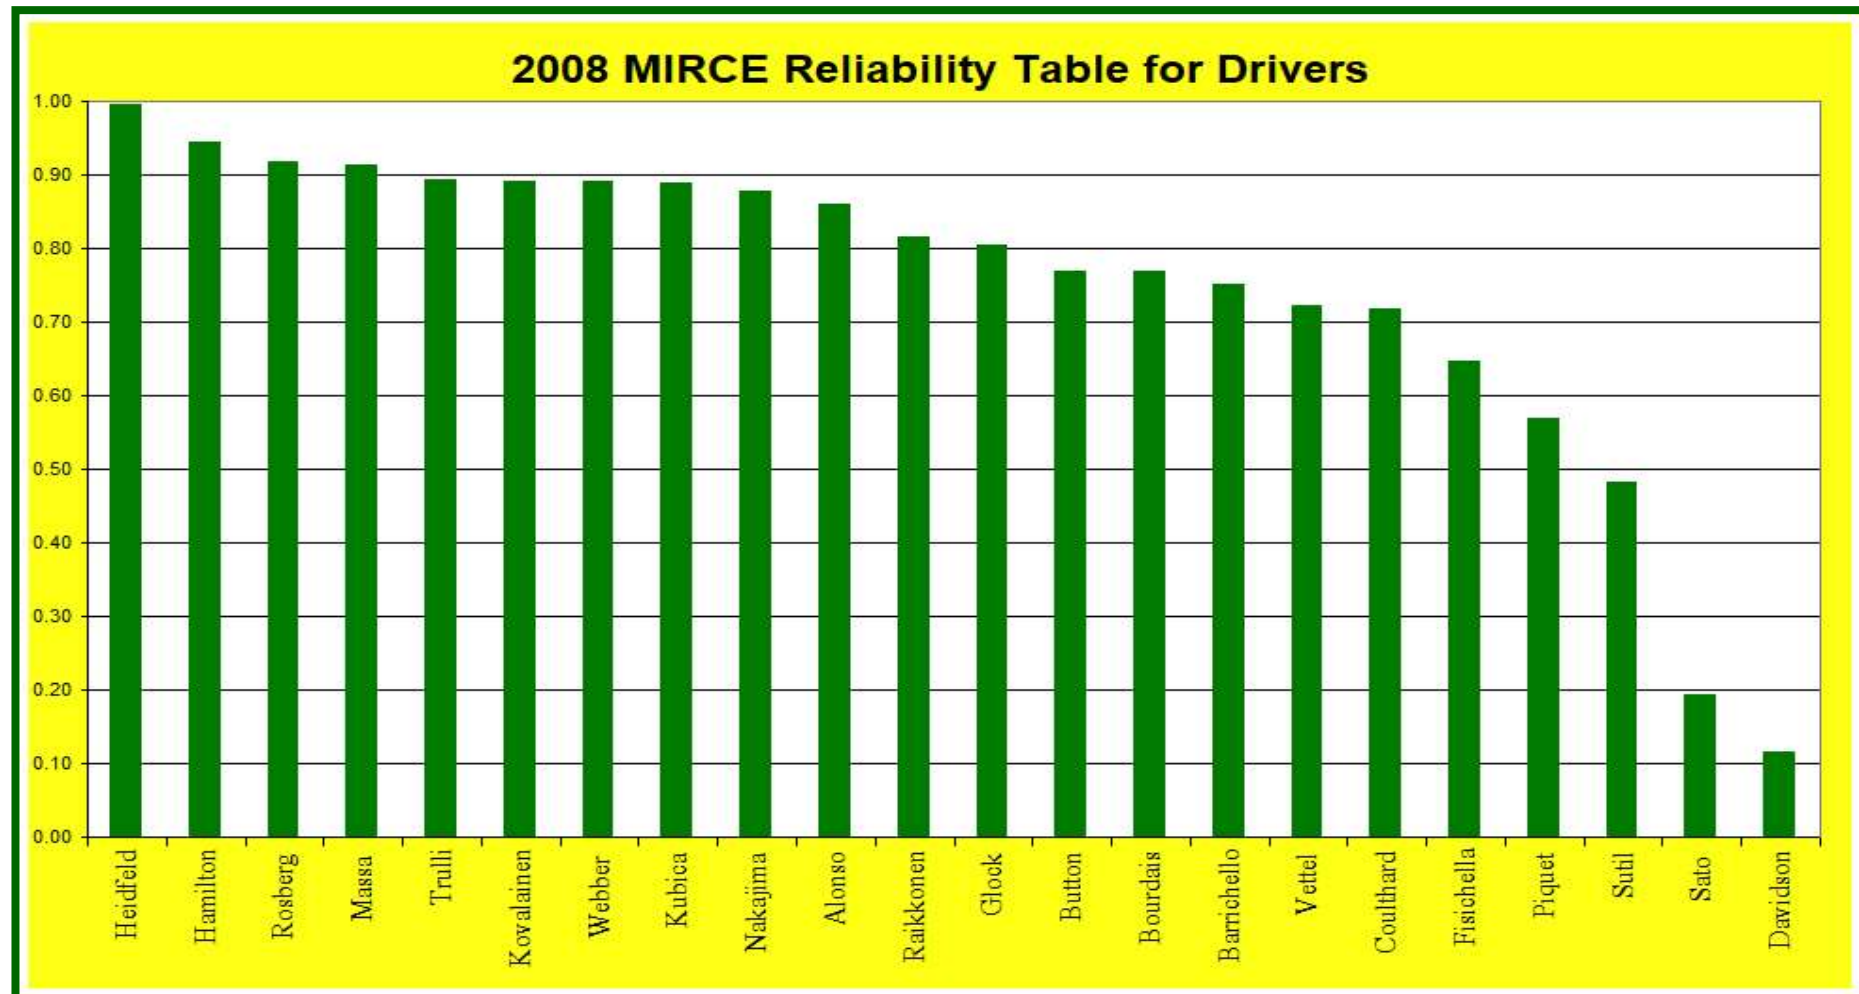

Formula 1

Reliability & Effectiveness Centre