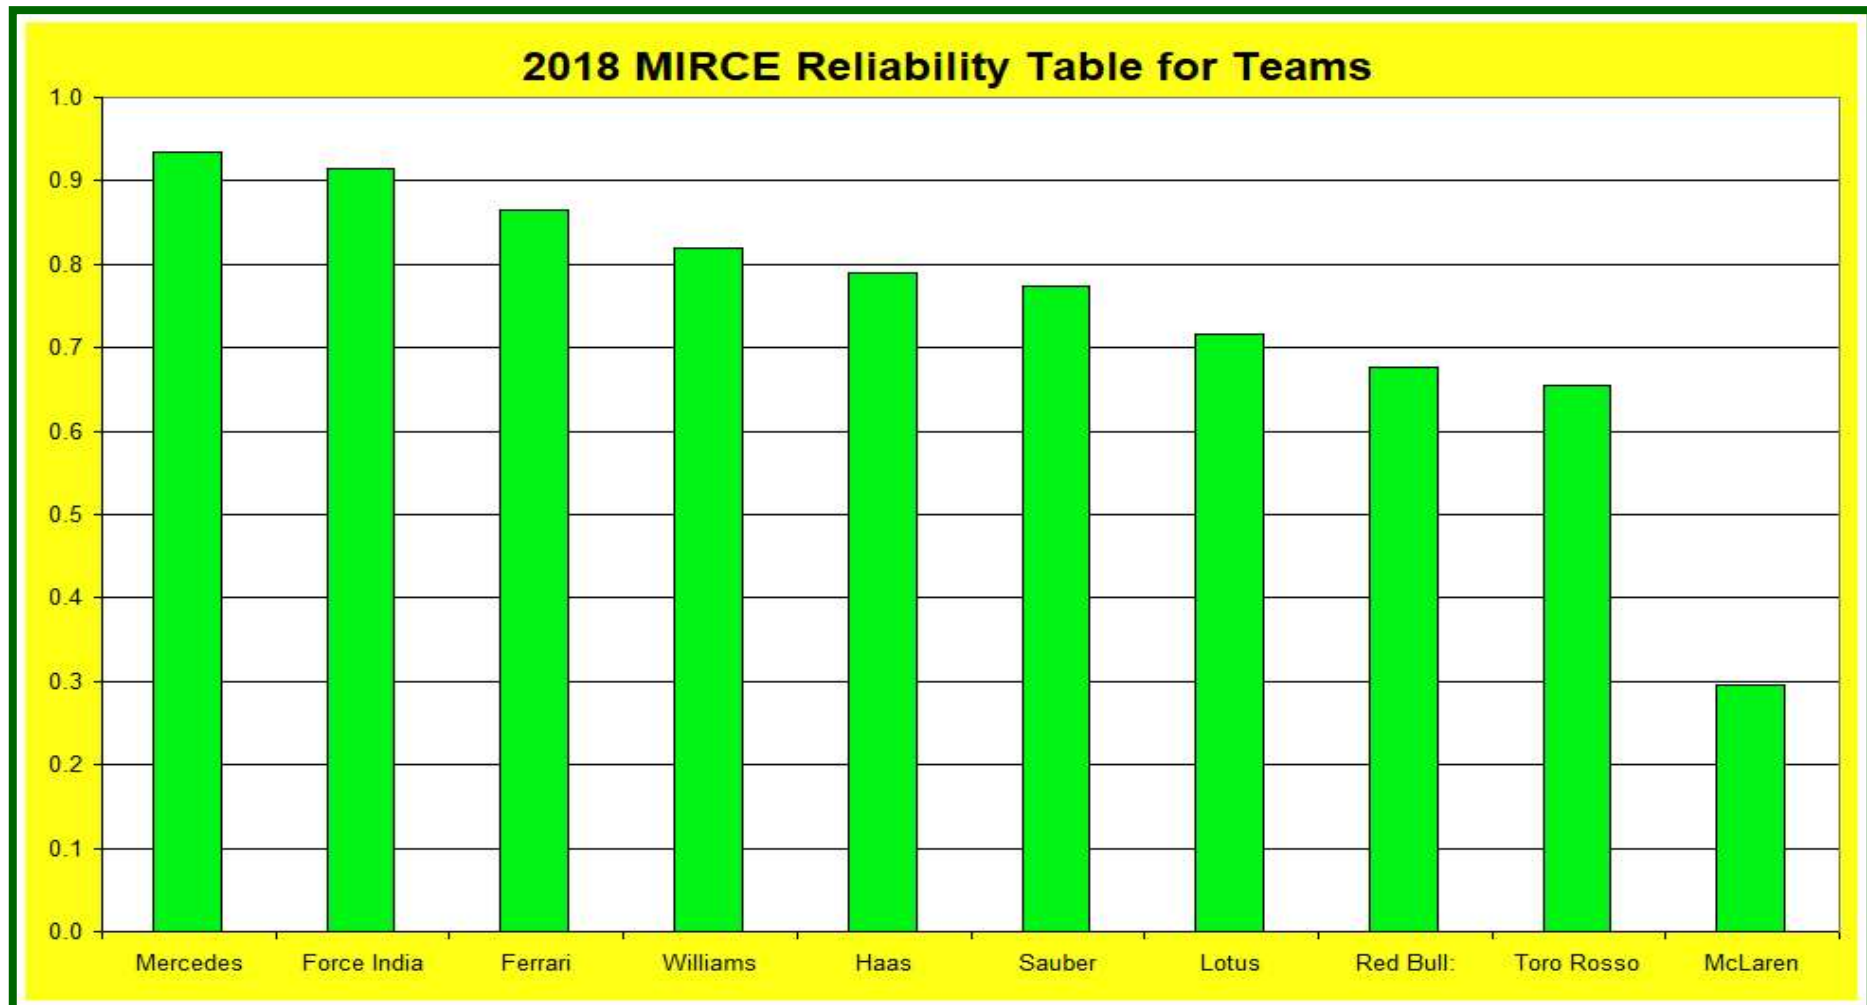

Formula 1

Reliability & Effectiveness Centre