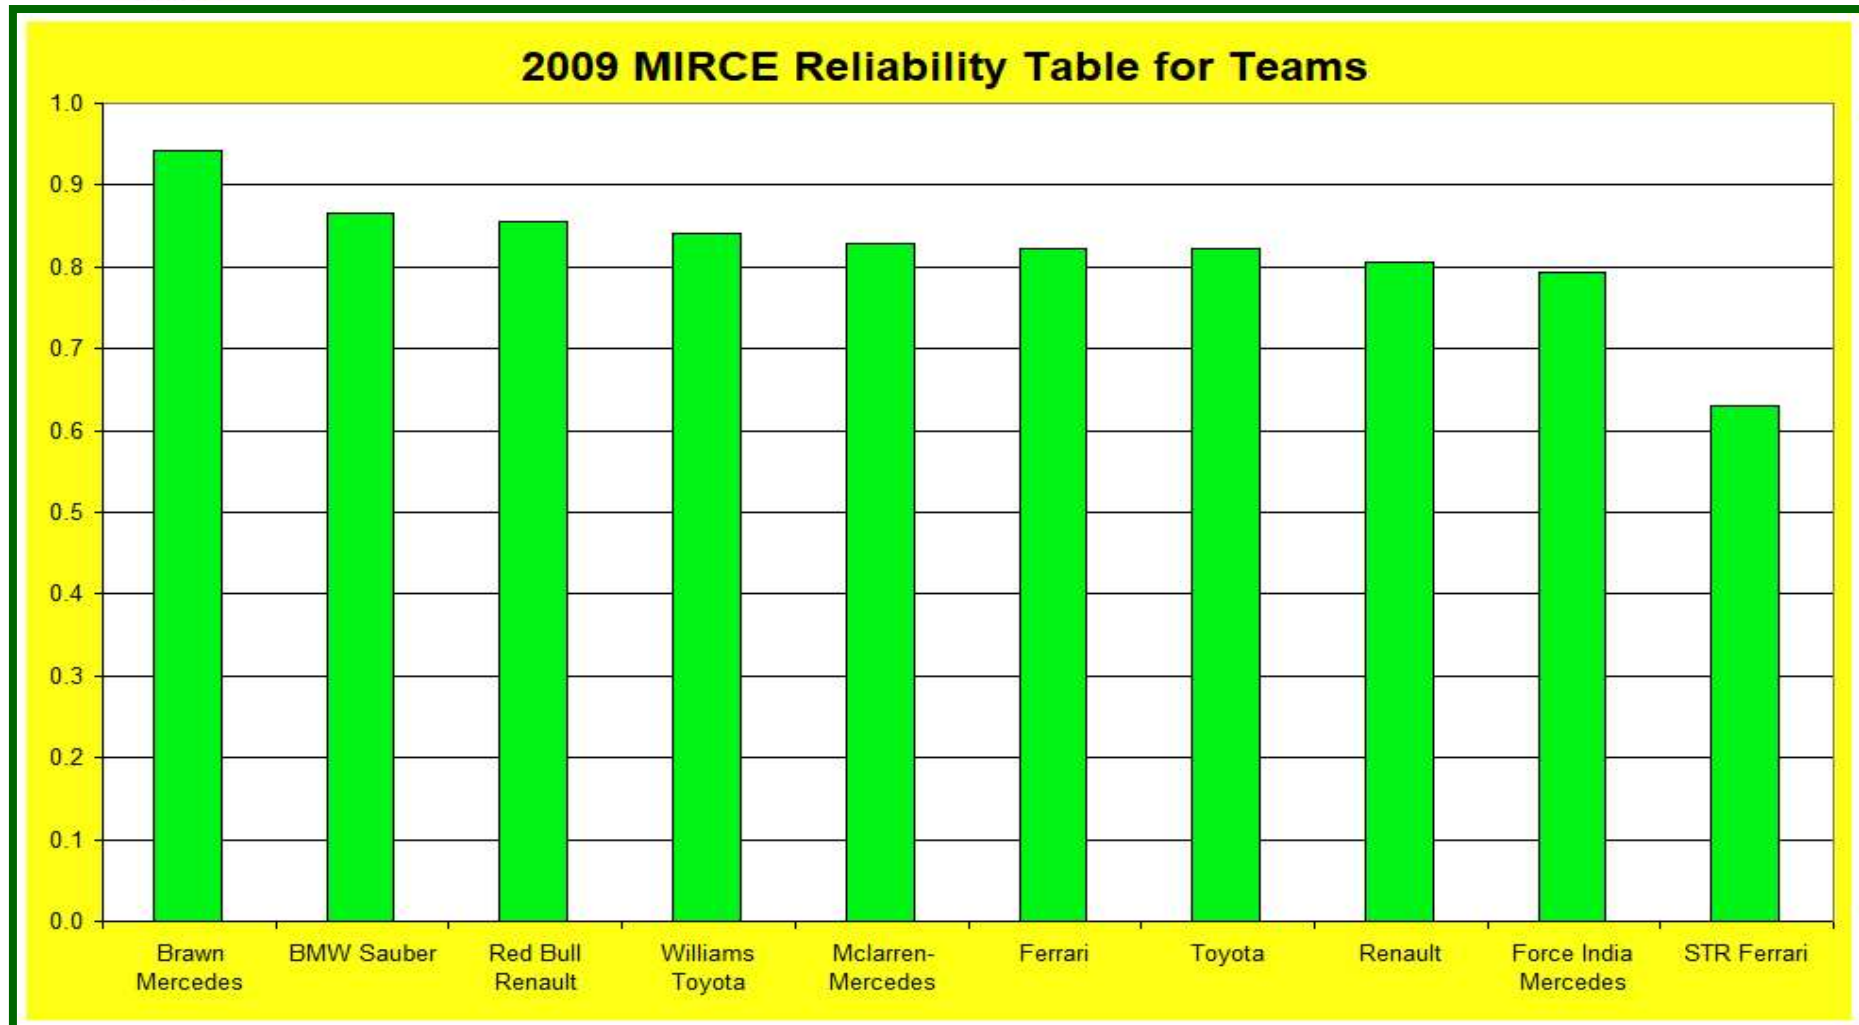

Formula 1

Reliability & Effectiveness Centre