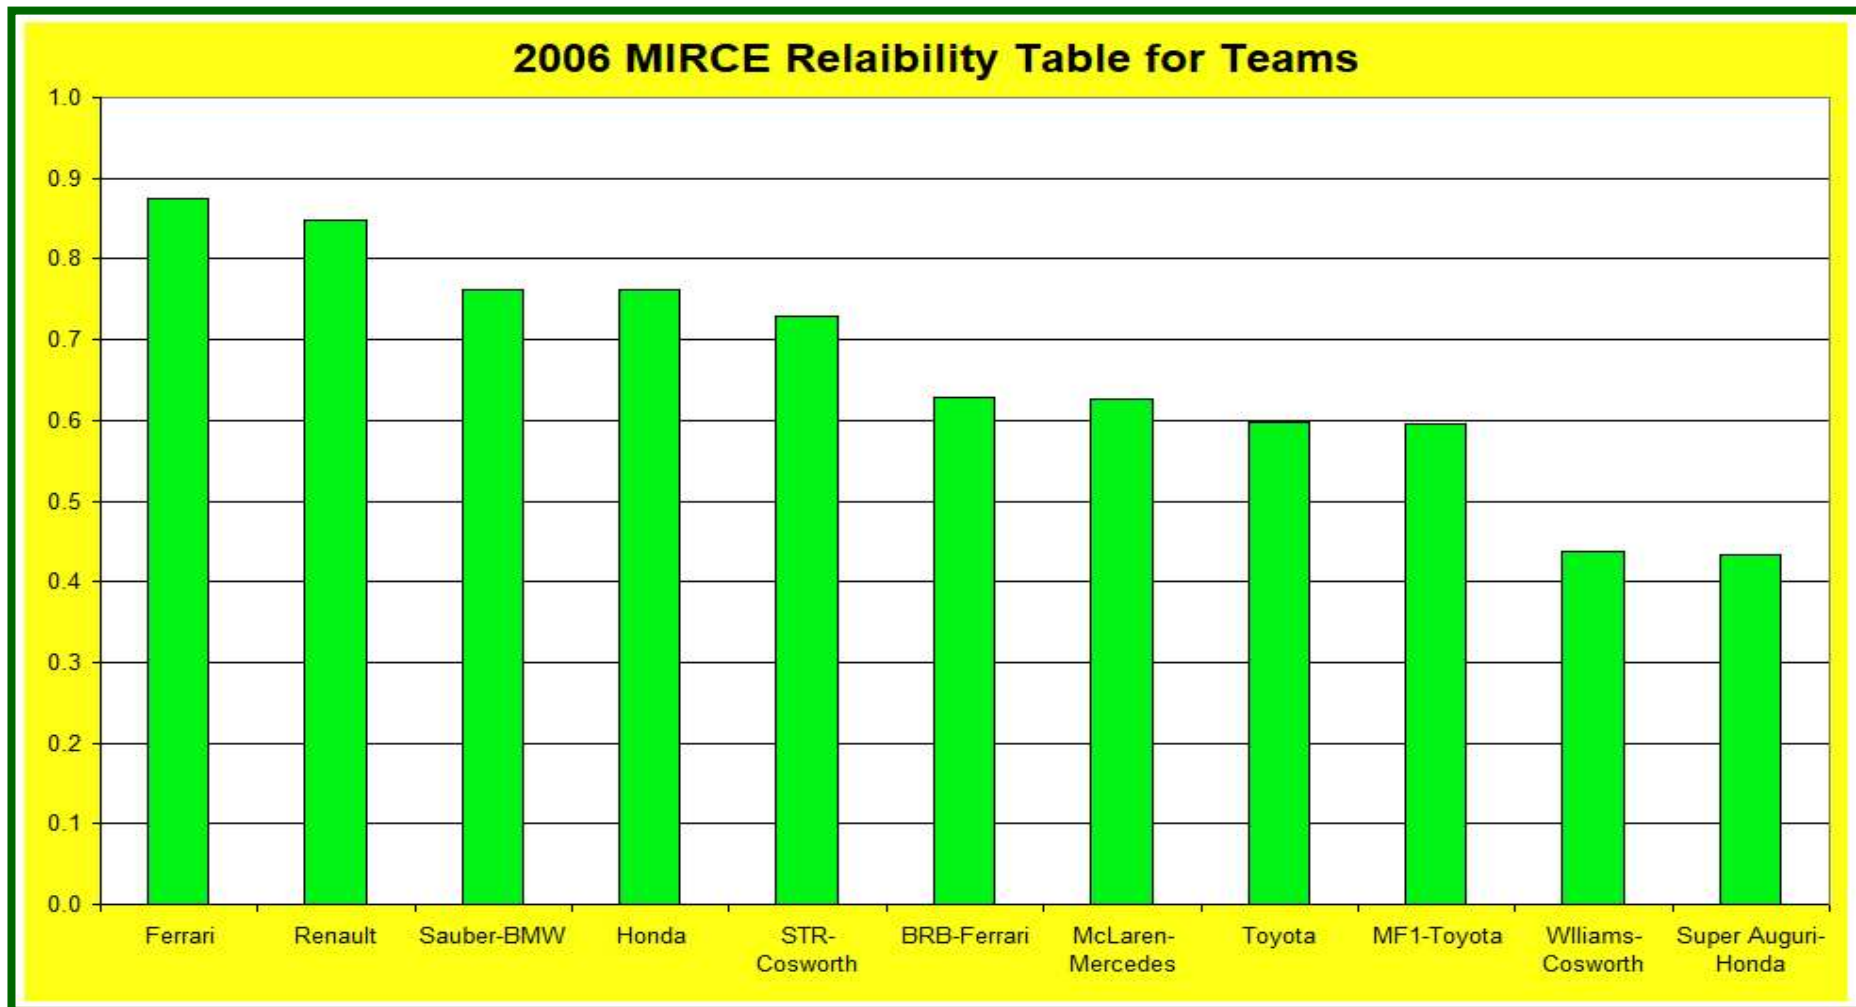

Formula 1

Reliability & Effectiveness Centre