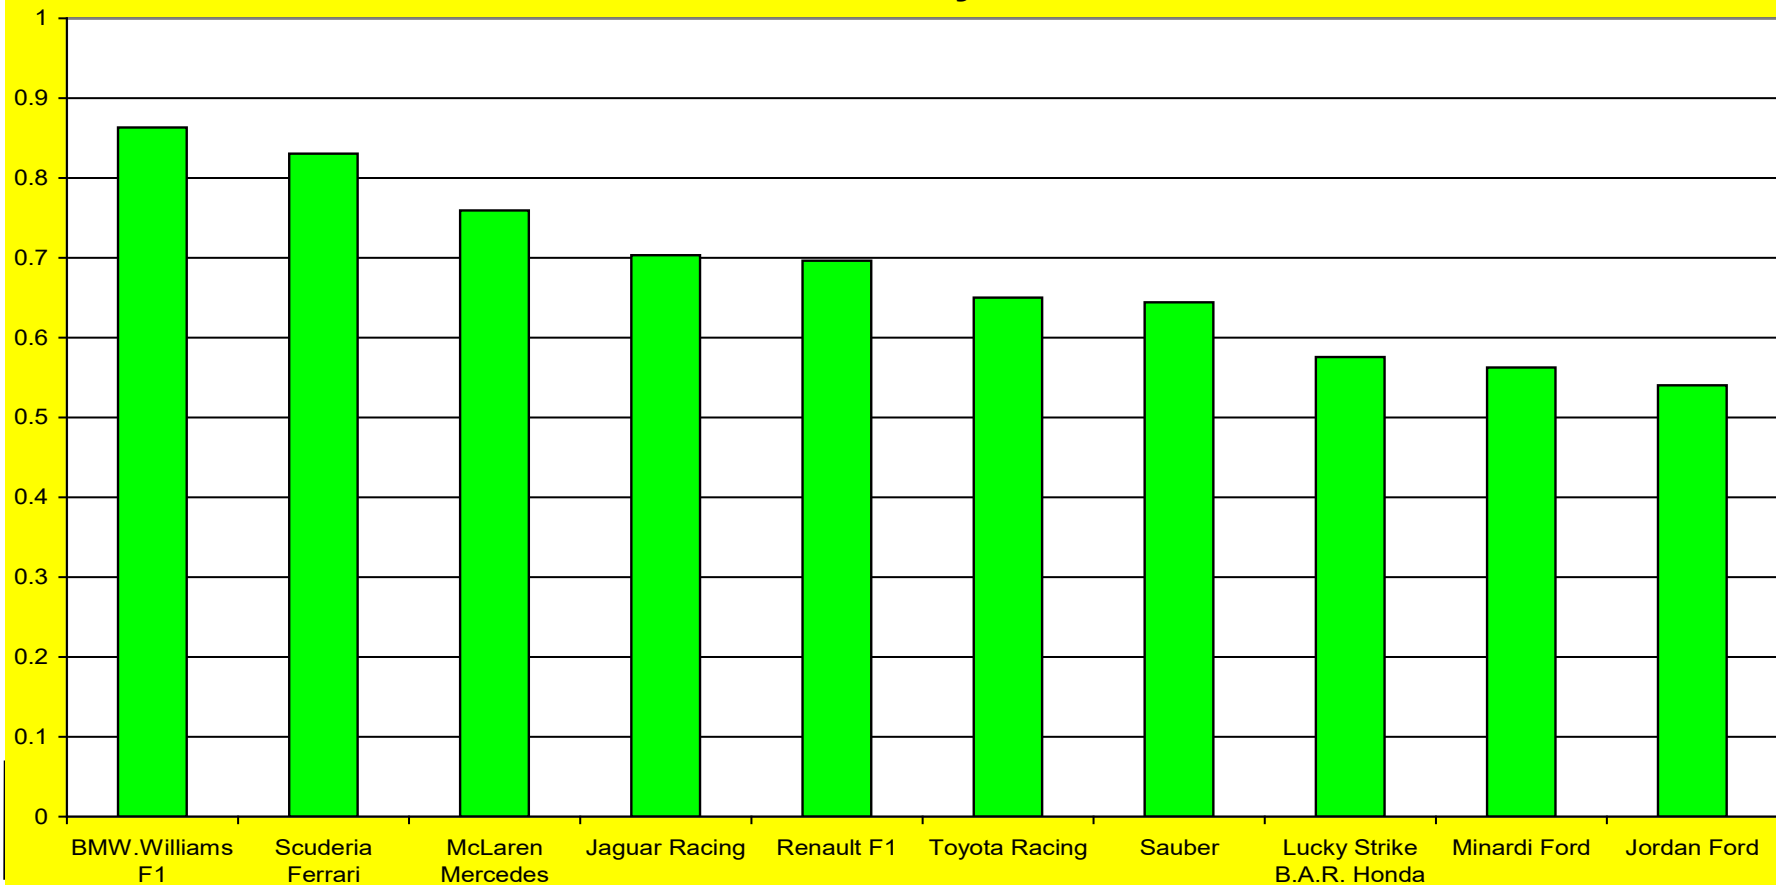

Formula 1

Reliability & Effectiveness Centre

2003 MIRCE F1 Reliability Table for Teams