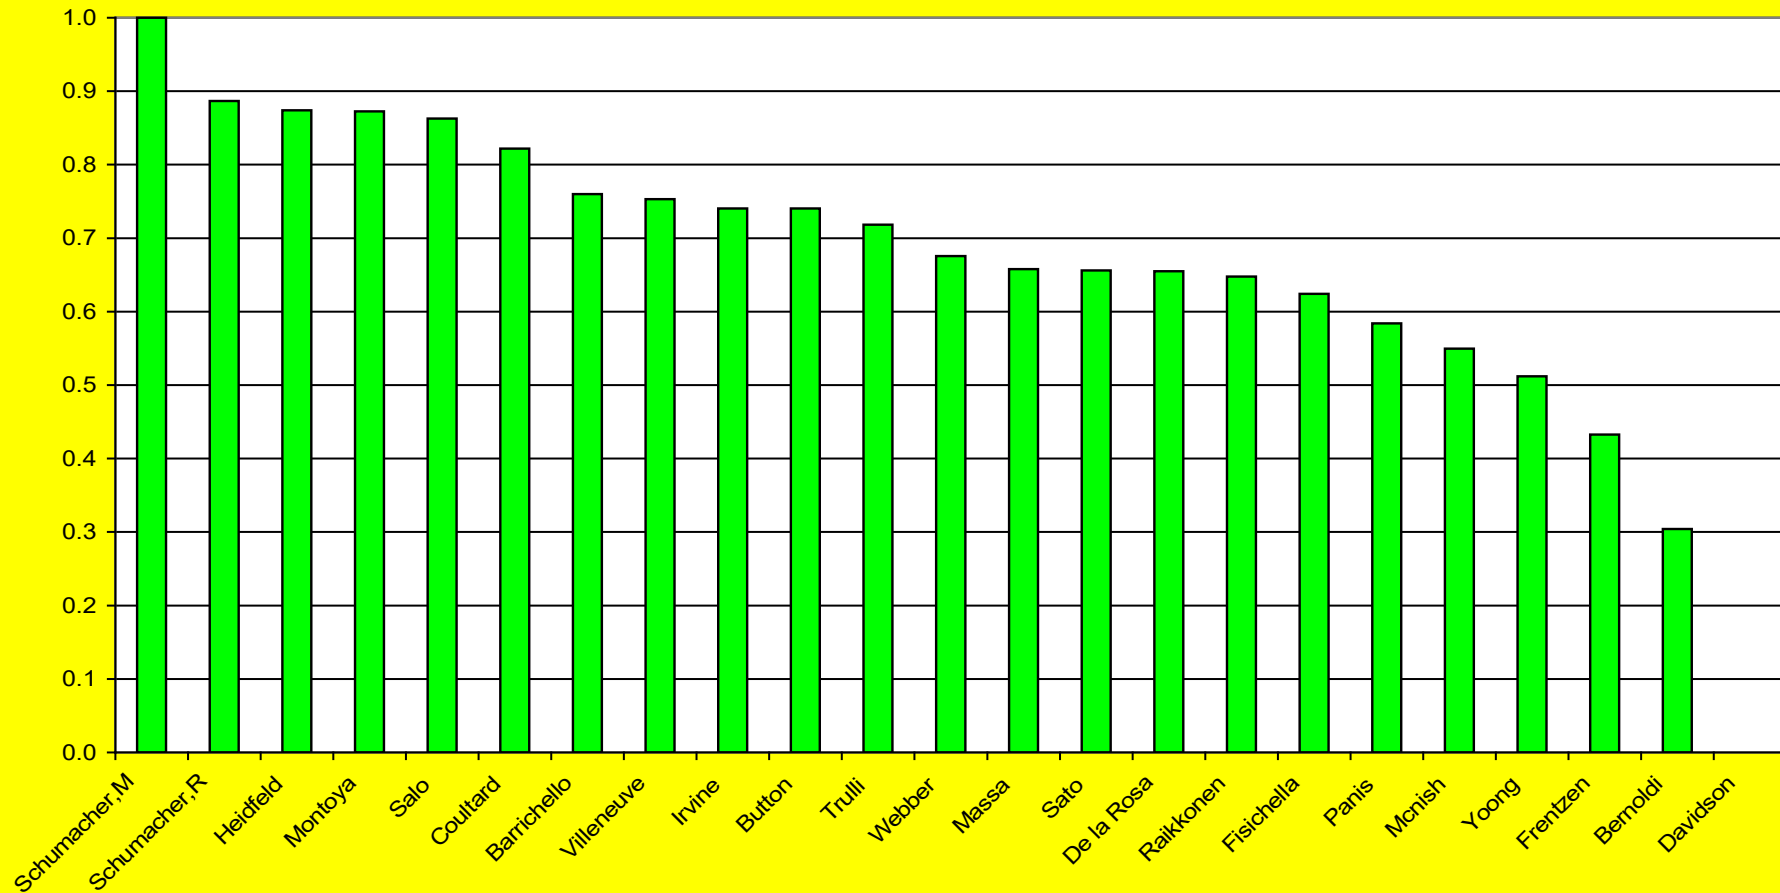

Formula 1

Reliability & Effectiveness Centre

2002 MIRCE F1 Reliability Table for Drivers