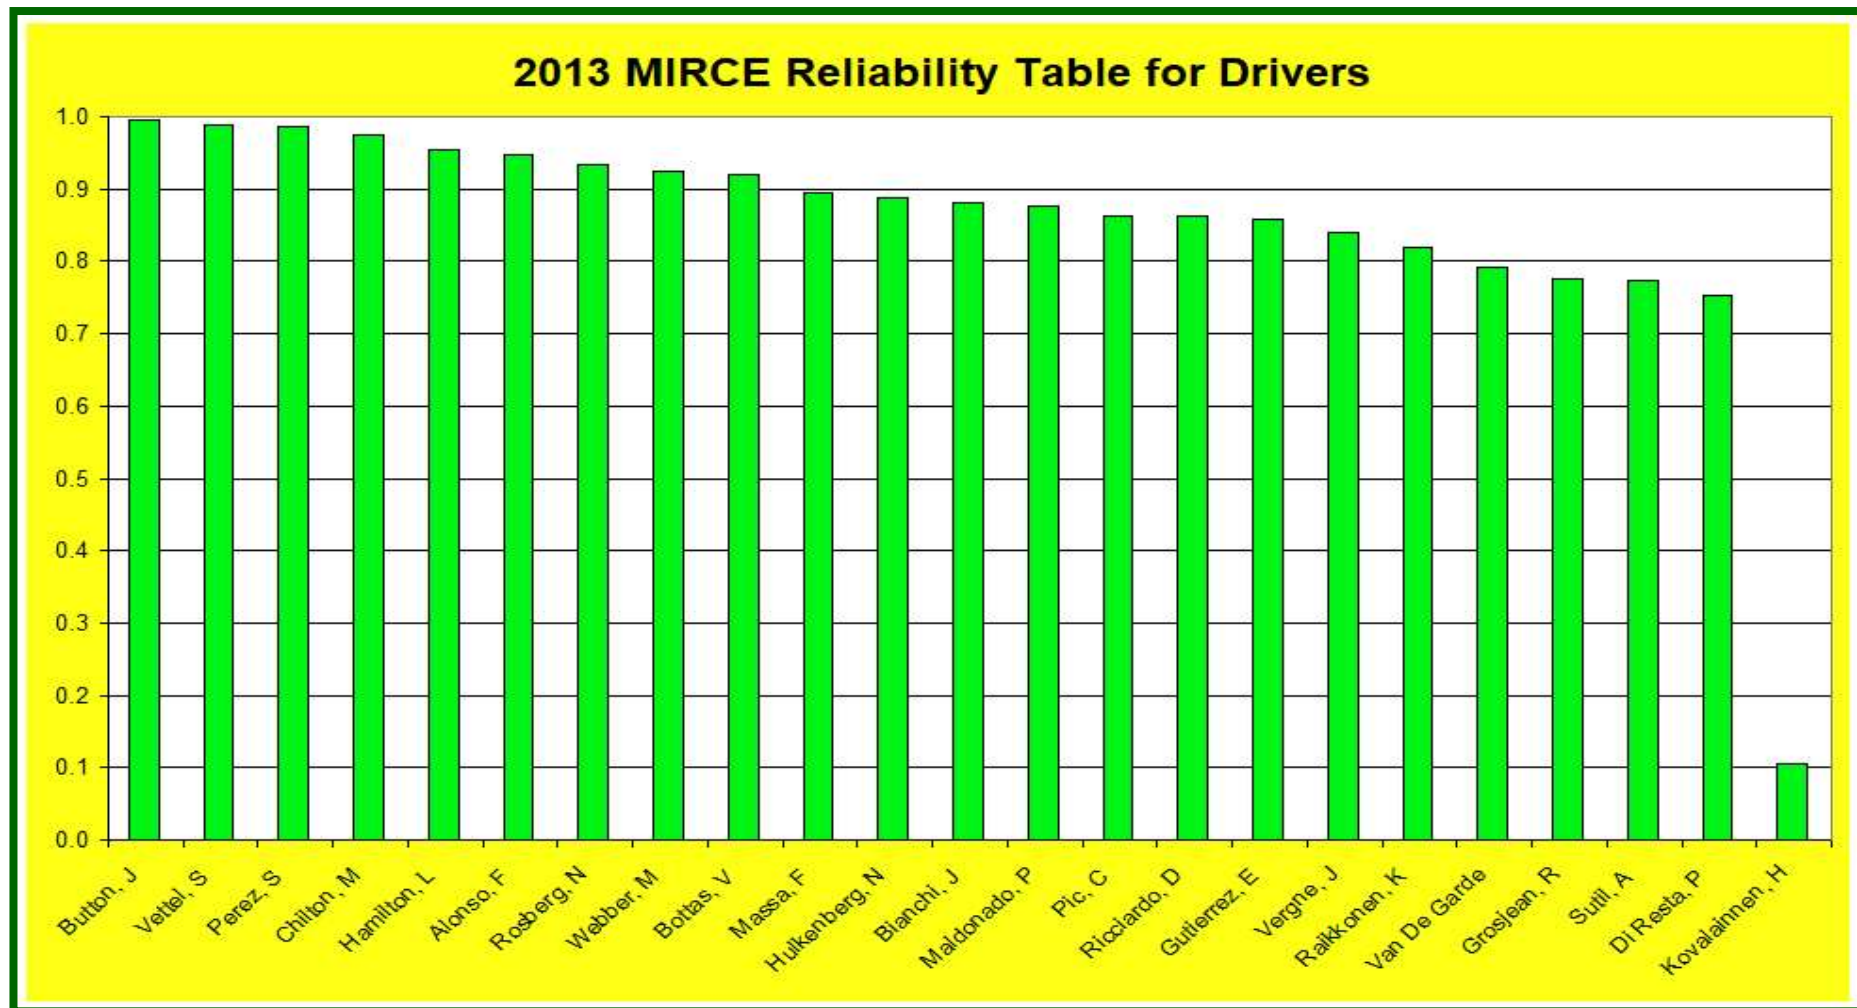

Formula 1

Reliability & Effectiveness Centre