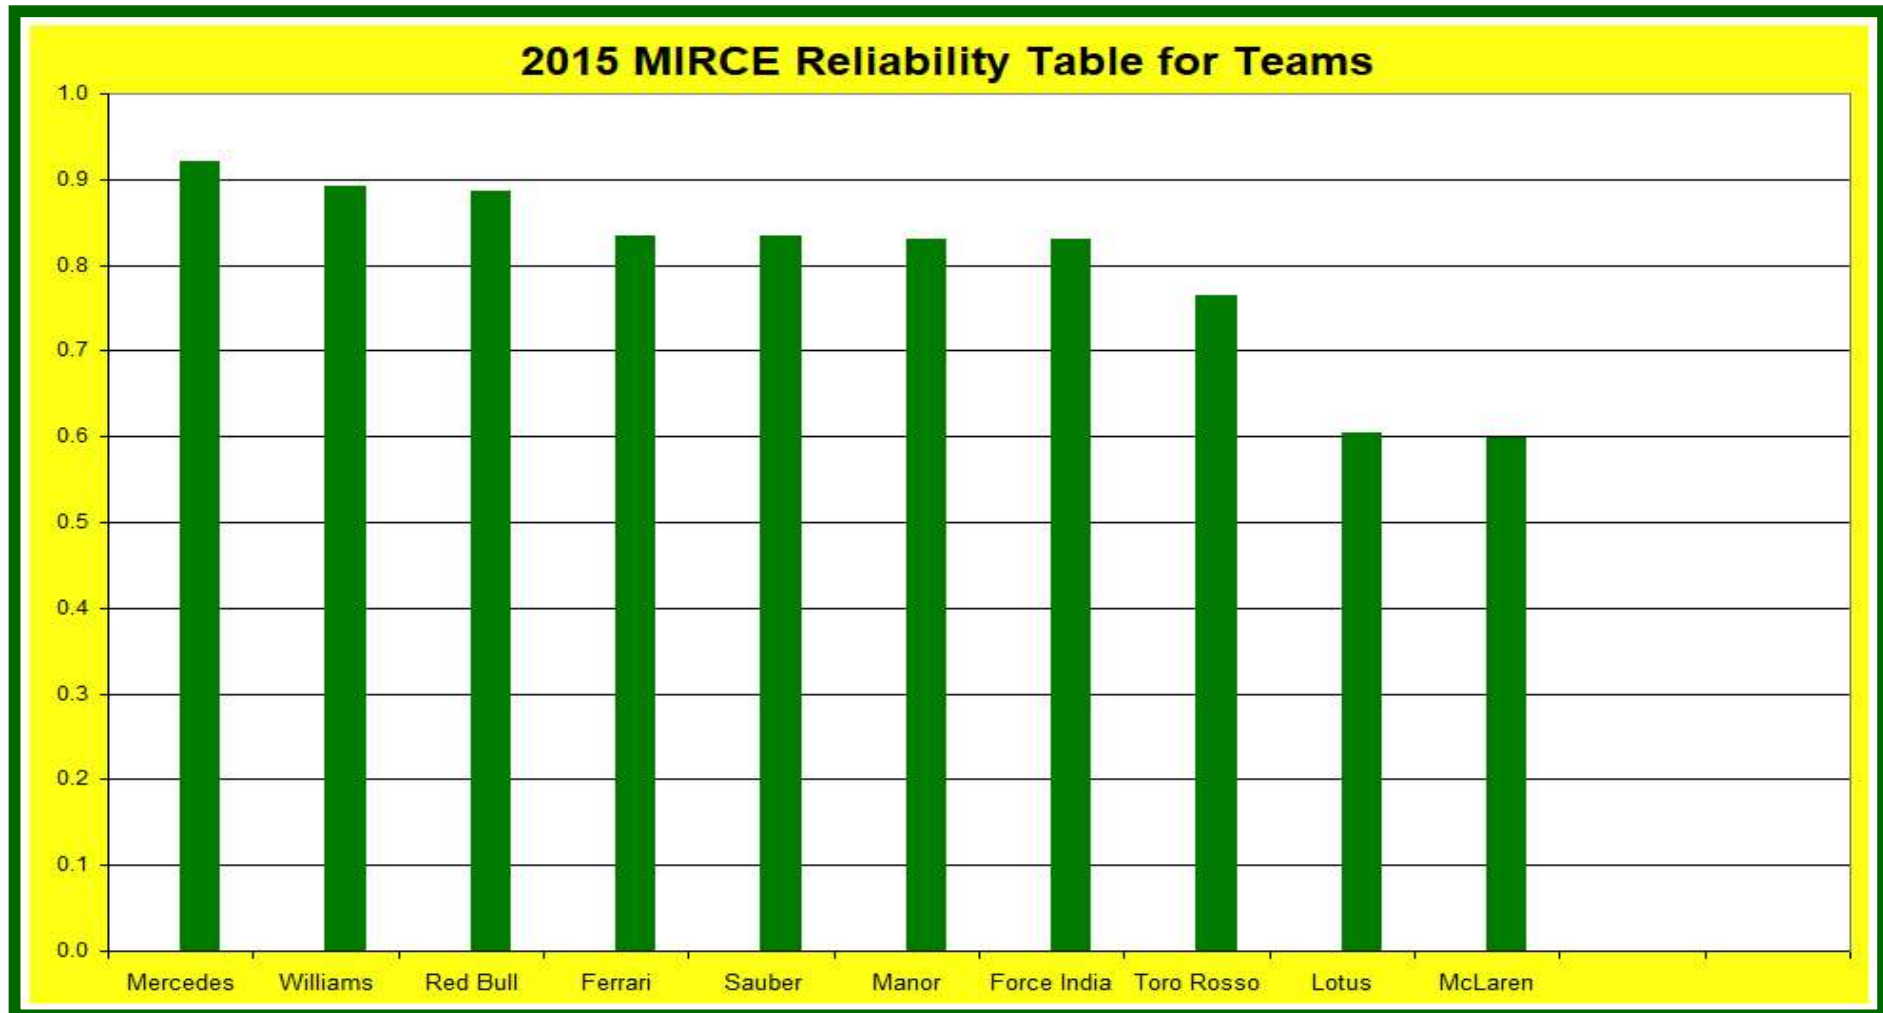

Formula 1

Reliability & Effectiveness Centre