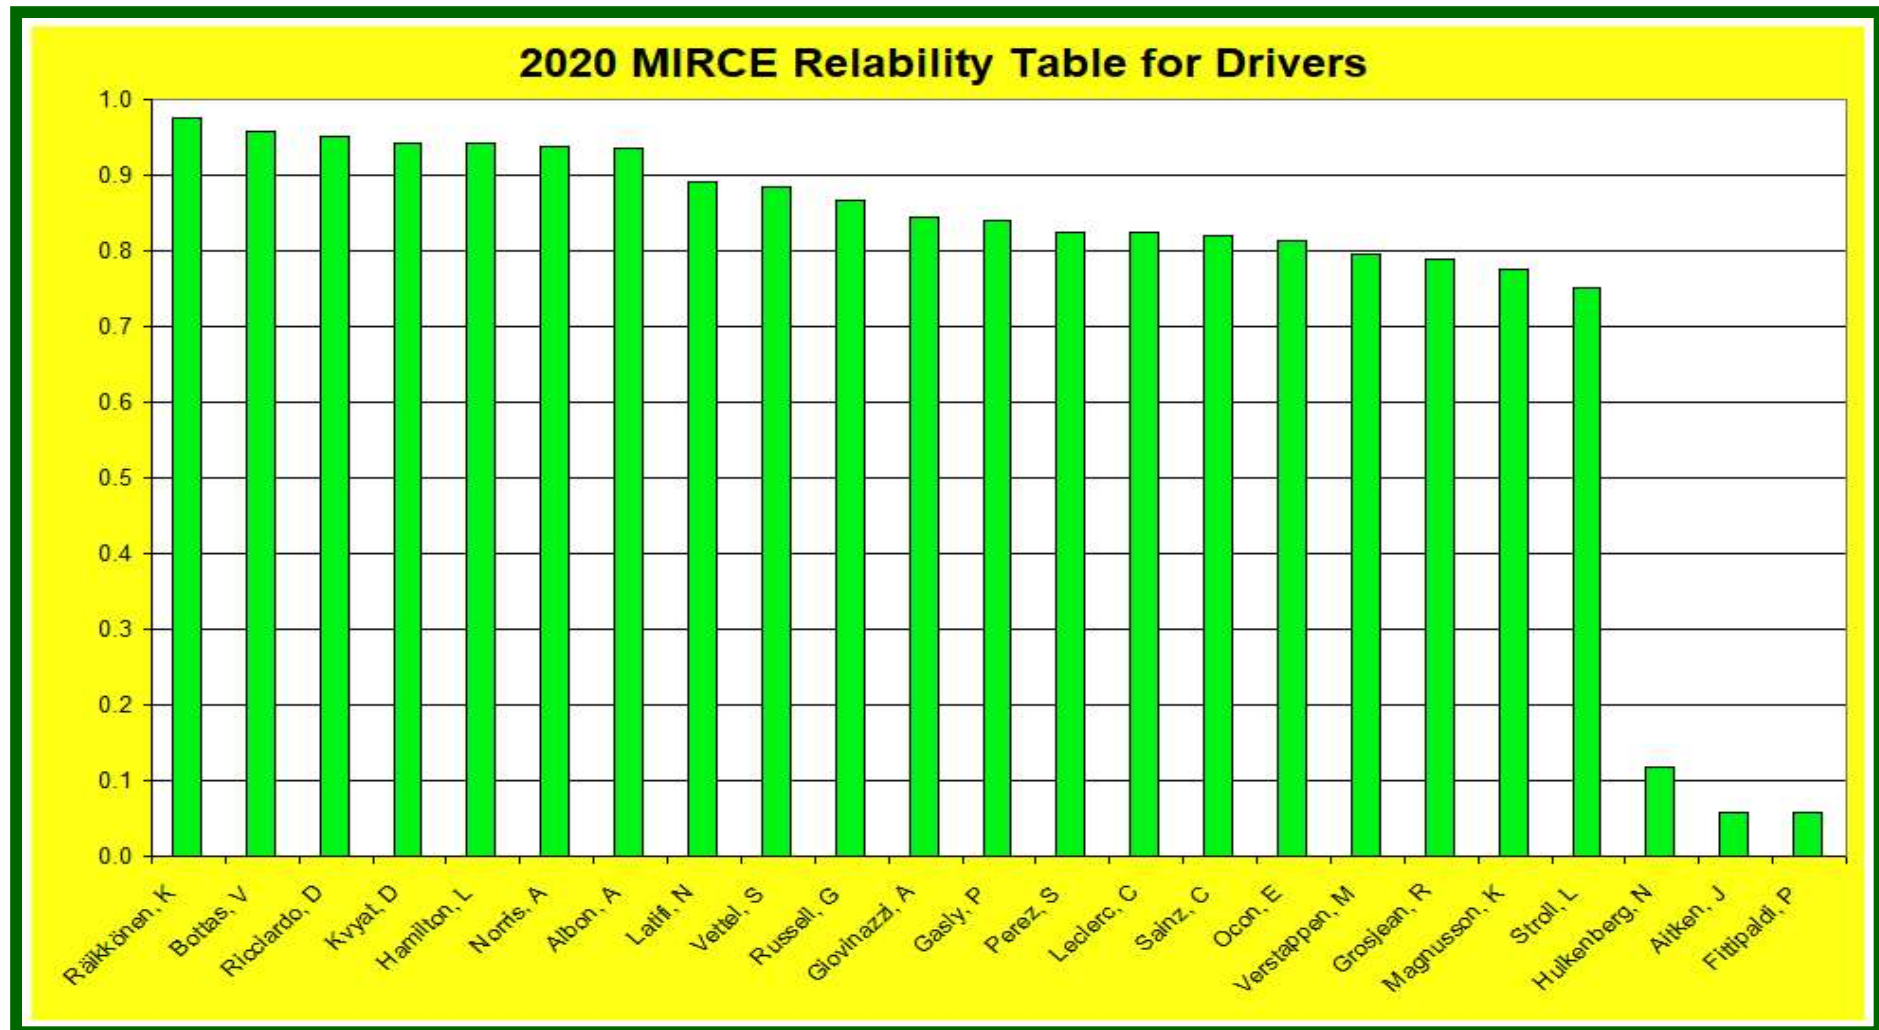

Formula 1

Reliability & Effectiveness Centre