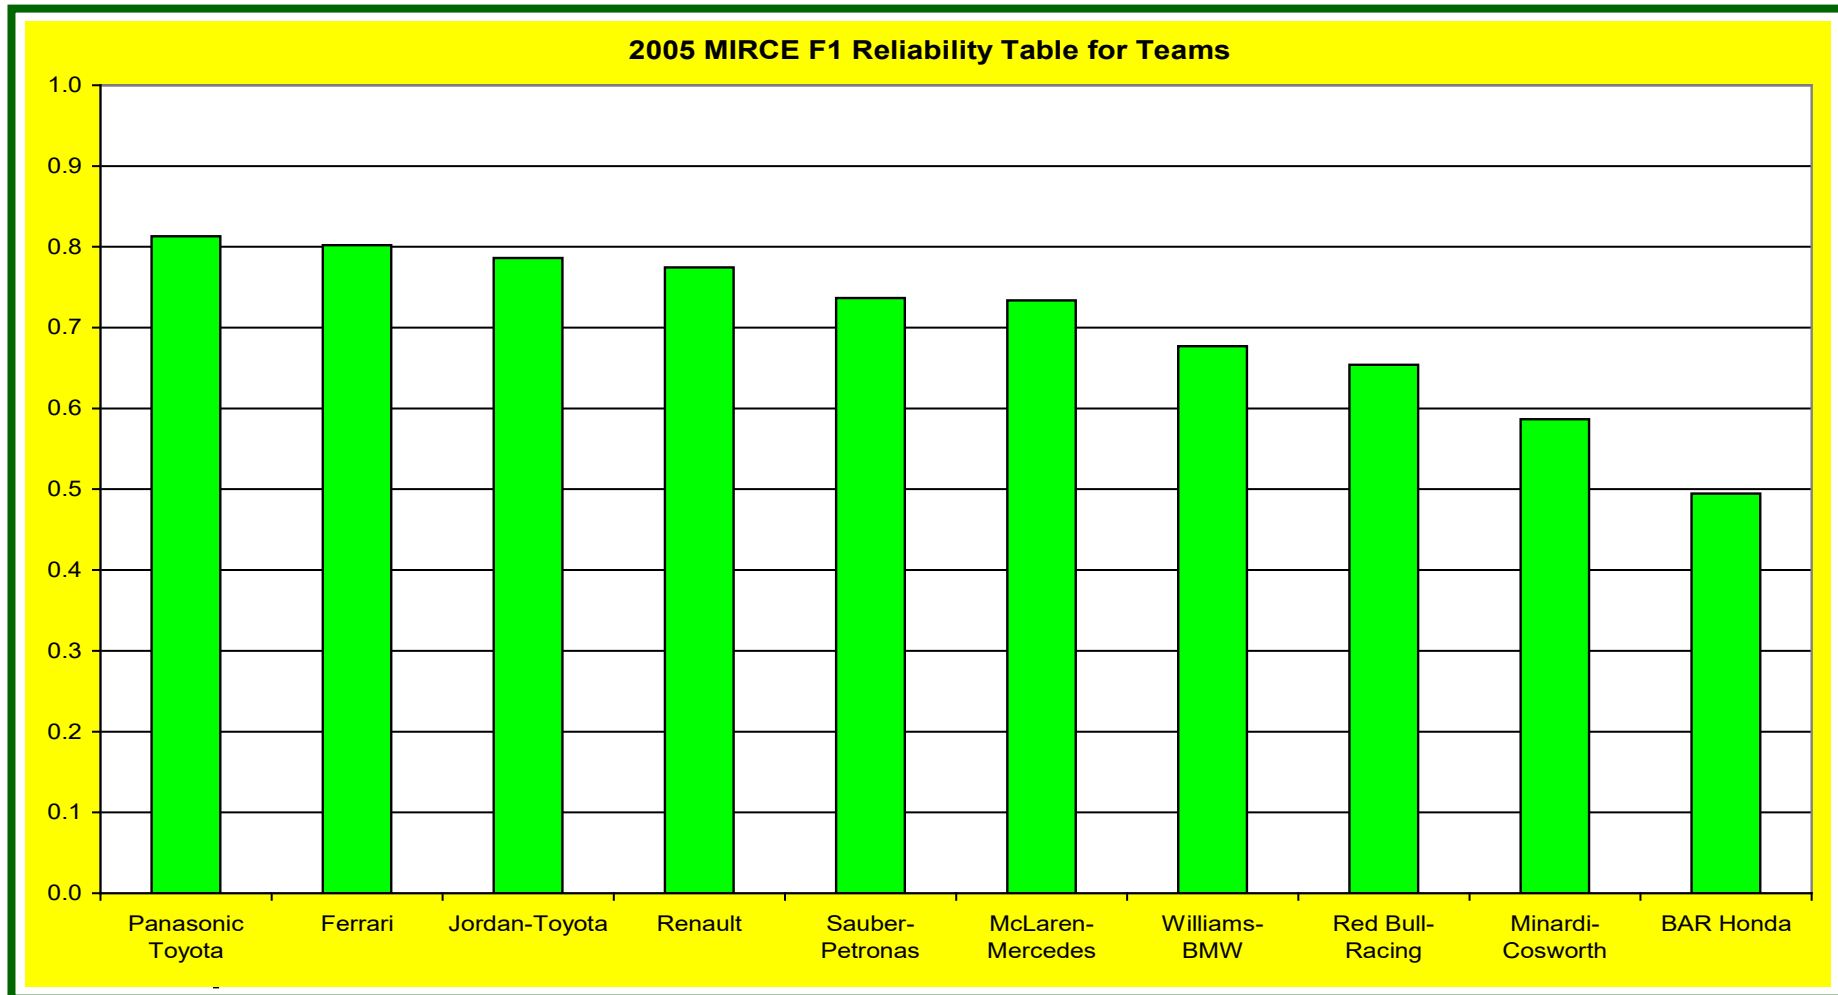

Formula 1

Reliability & Effectiveness Centre