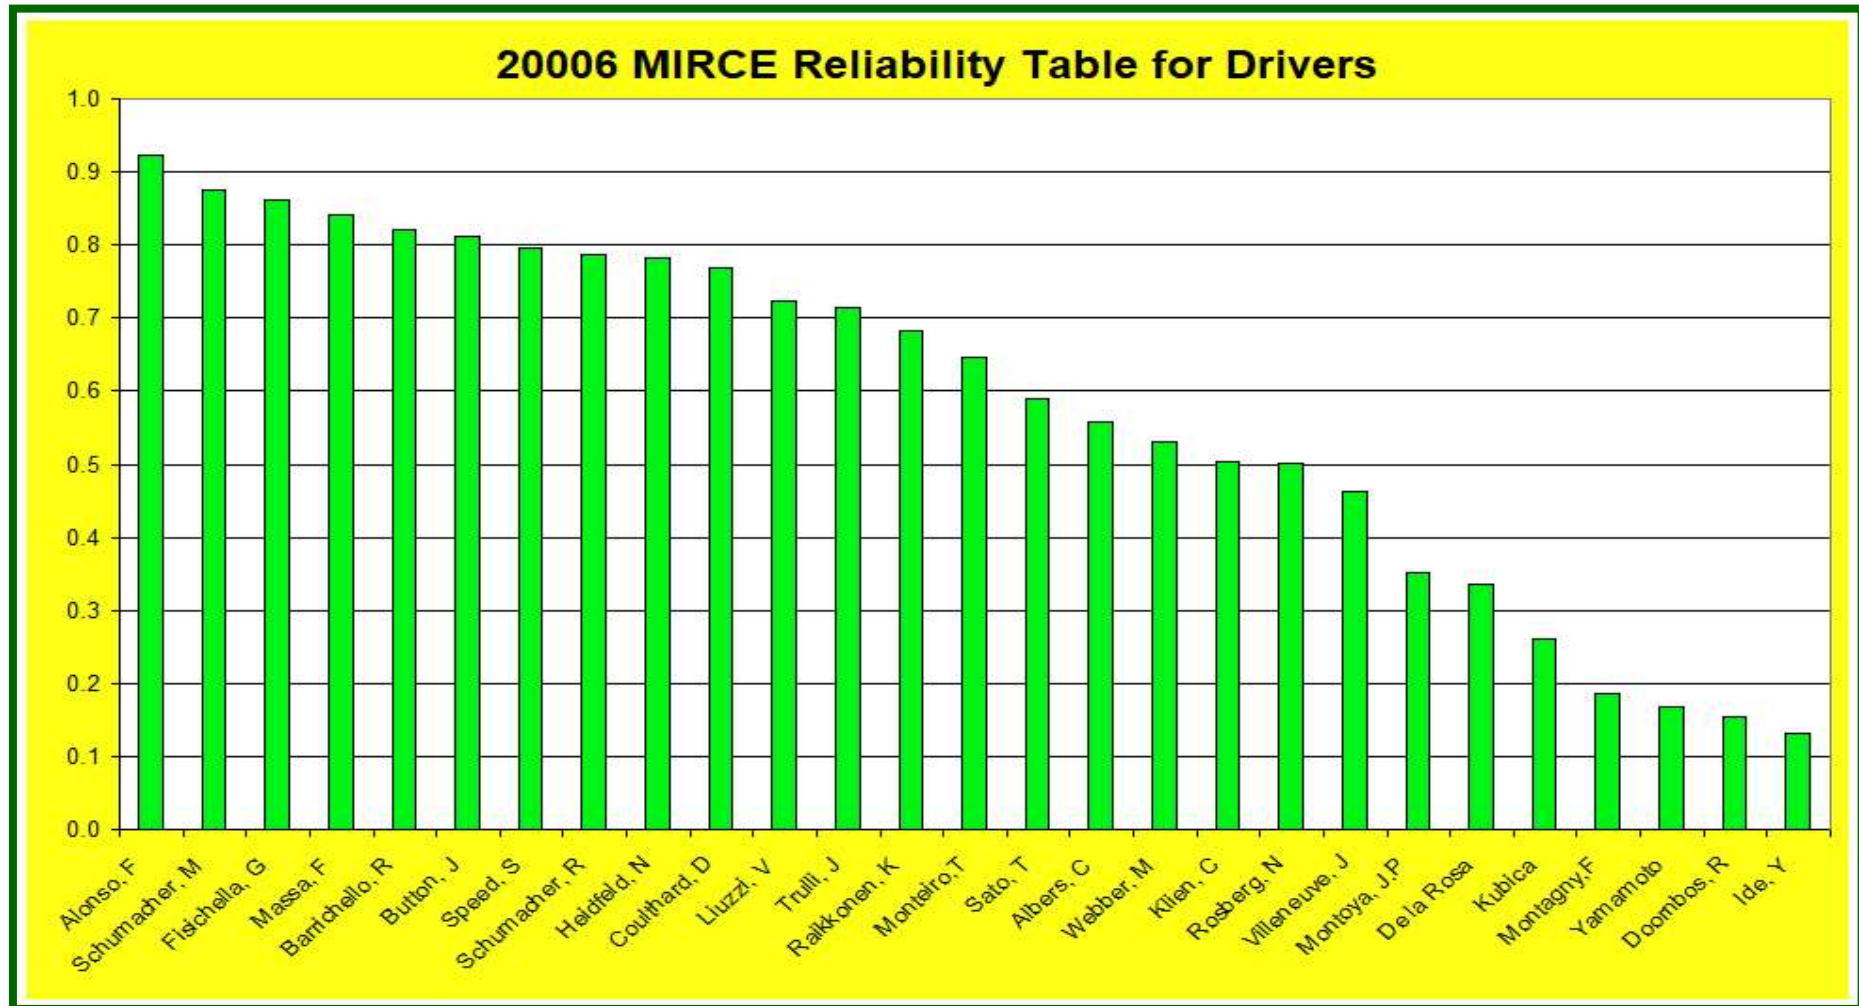

Formula 1

Reliability & Effectiveness Centre