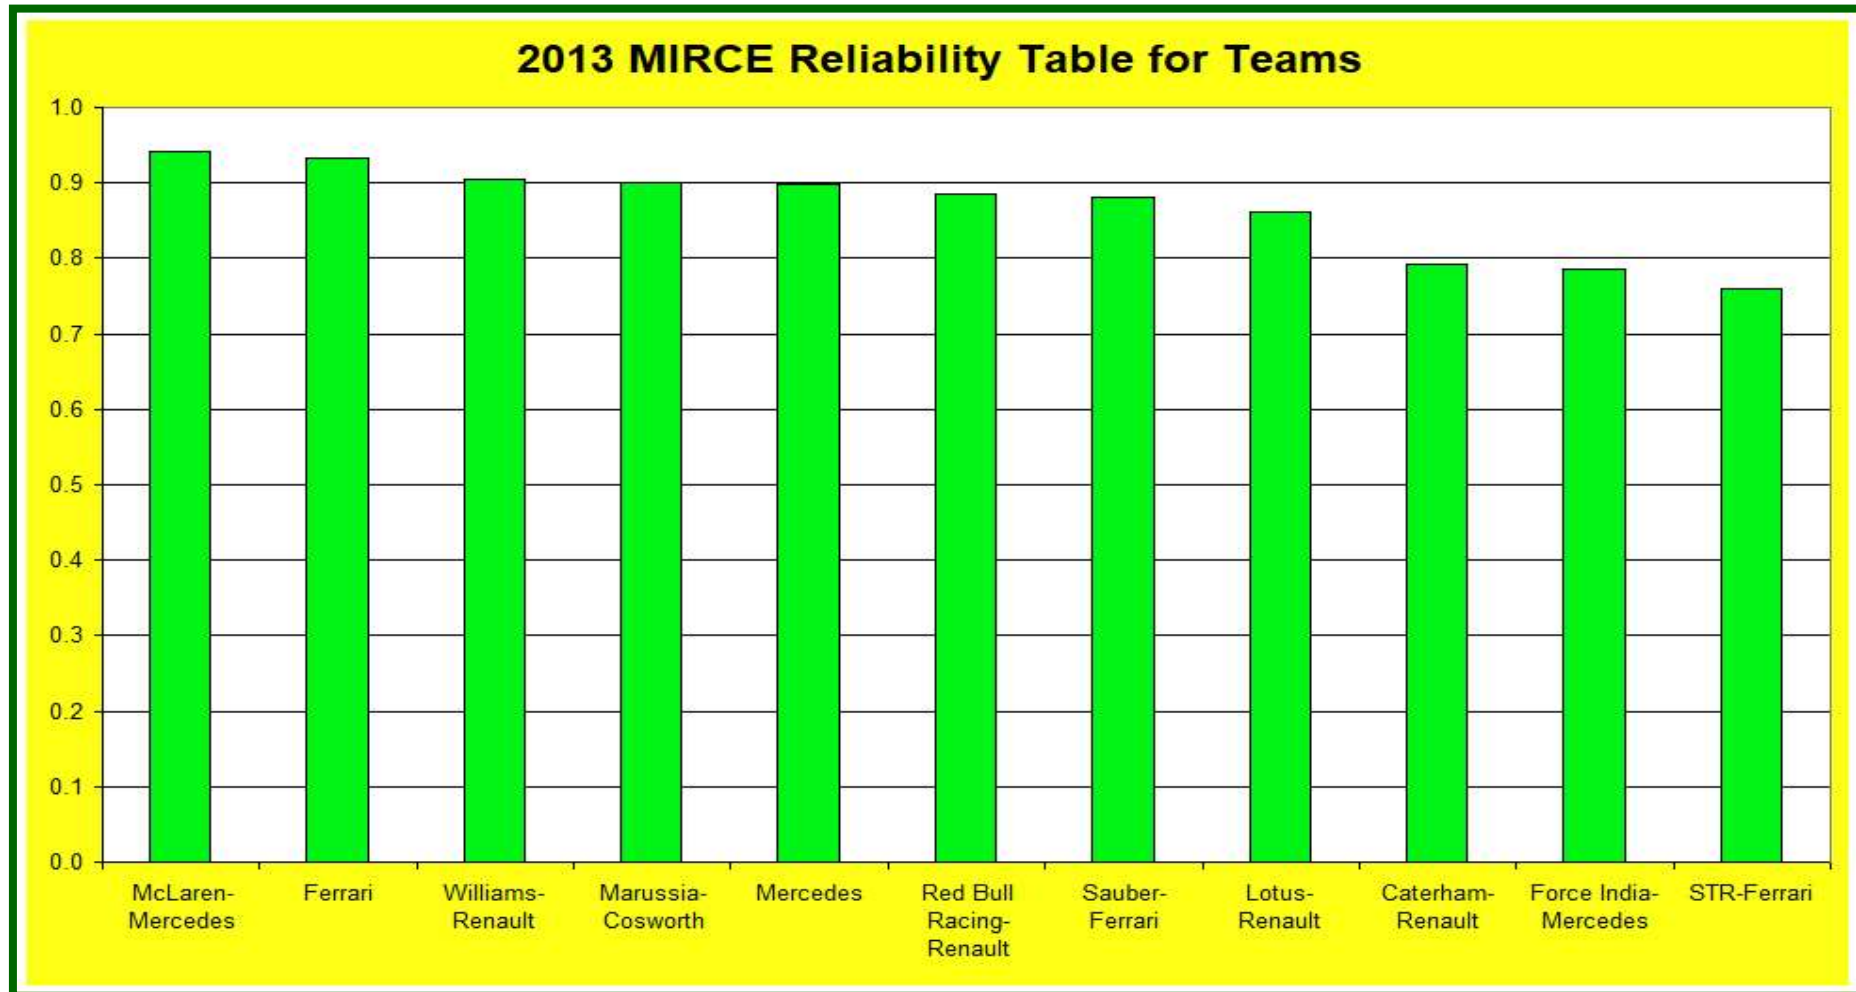

Formula 1

Reliability & Effectiveness Centre