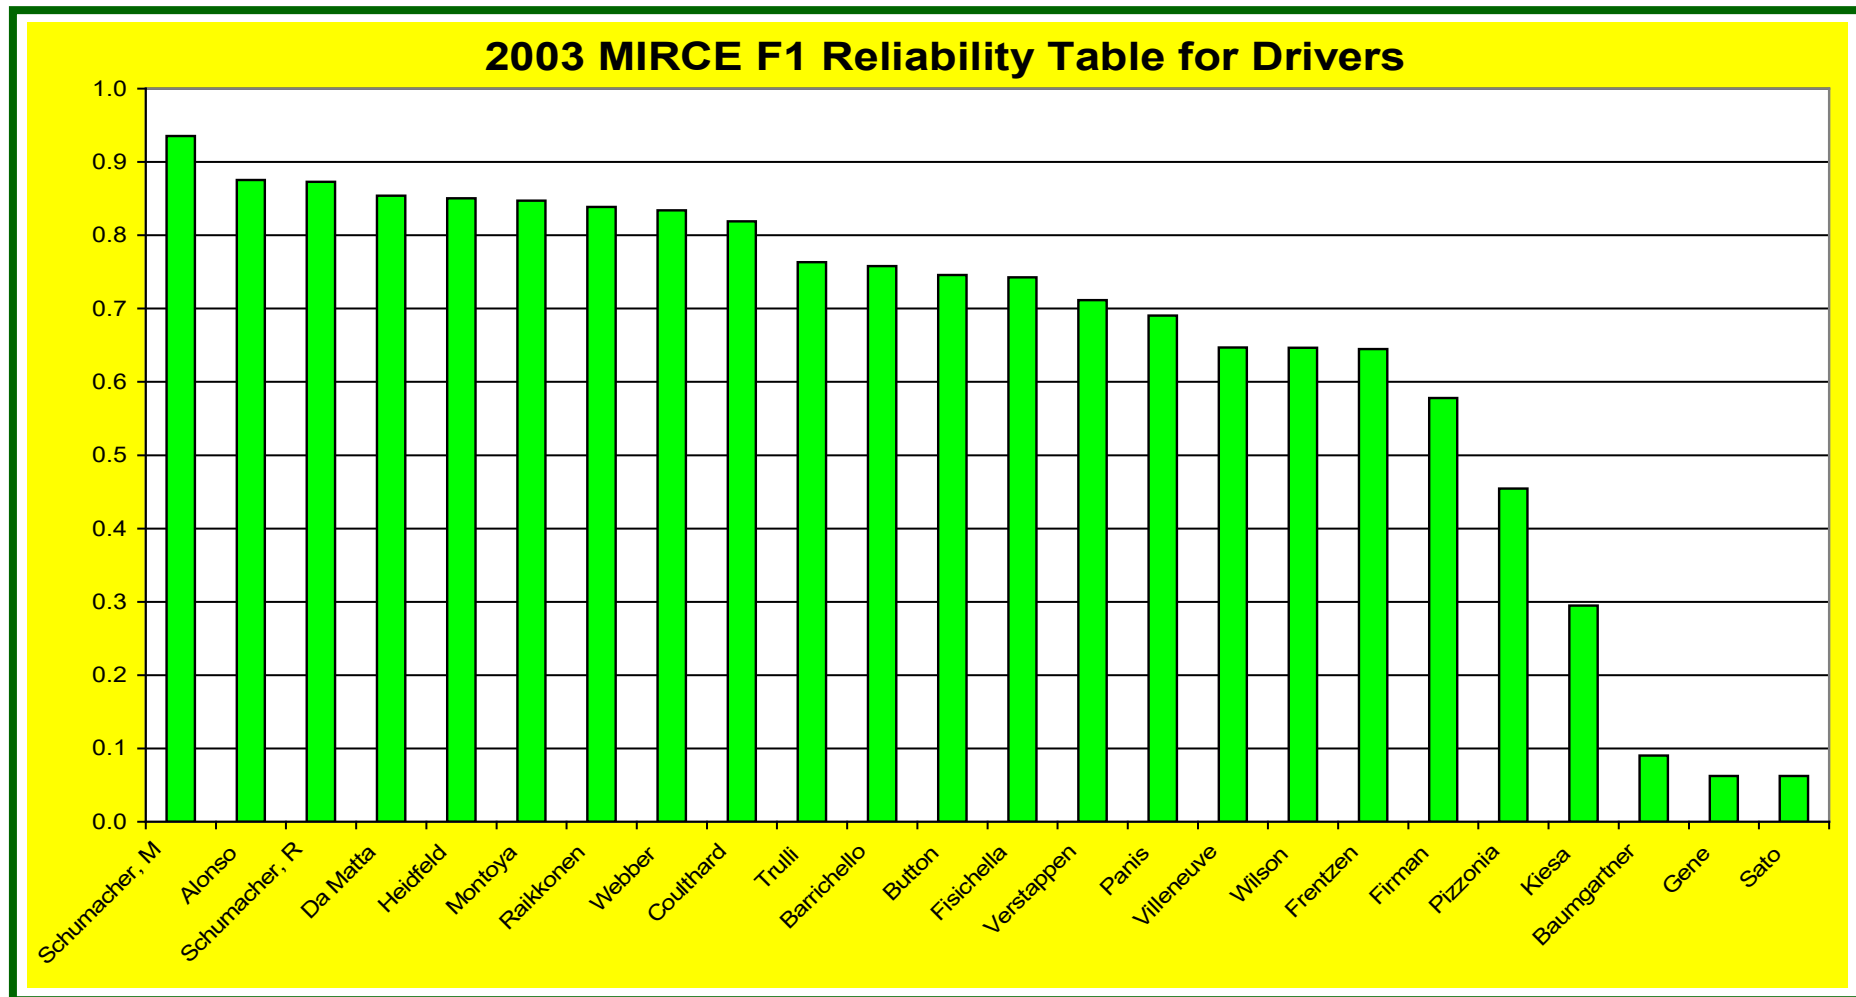

Formula 1

Reliability & Effectiveness Centre