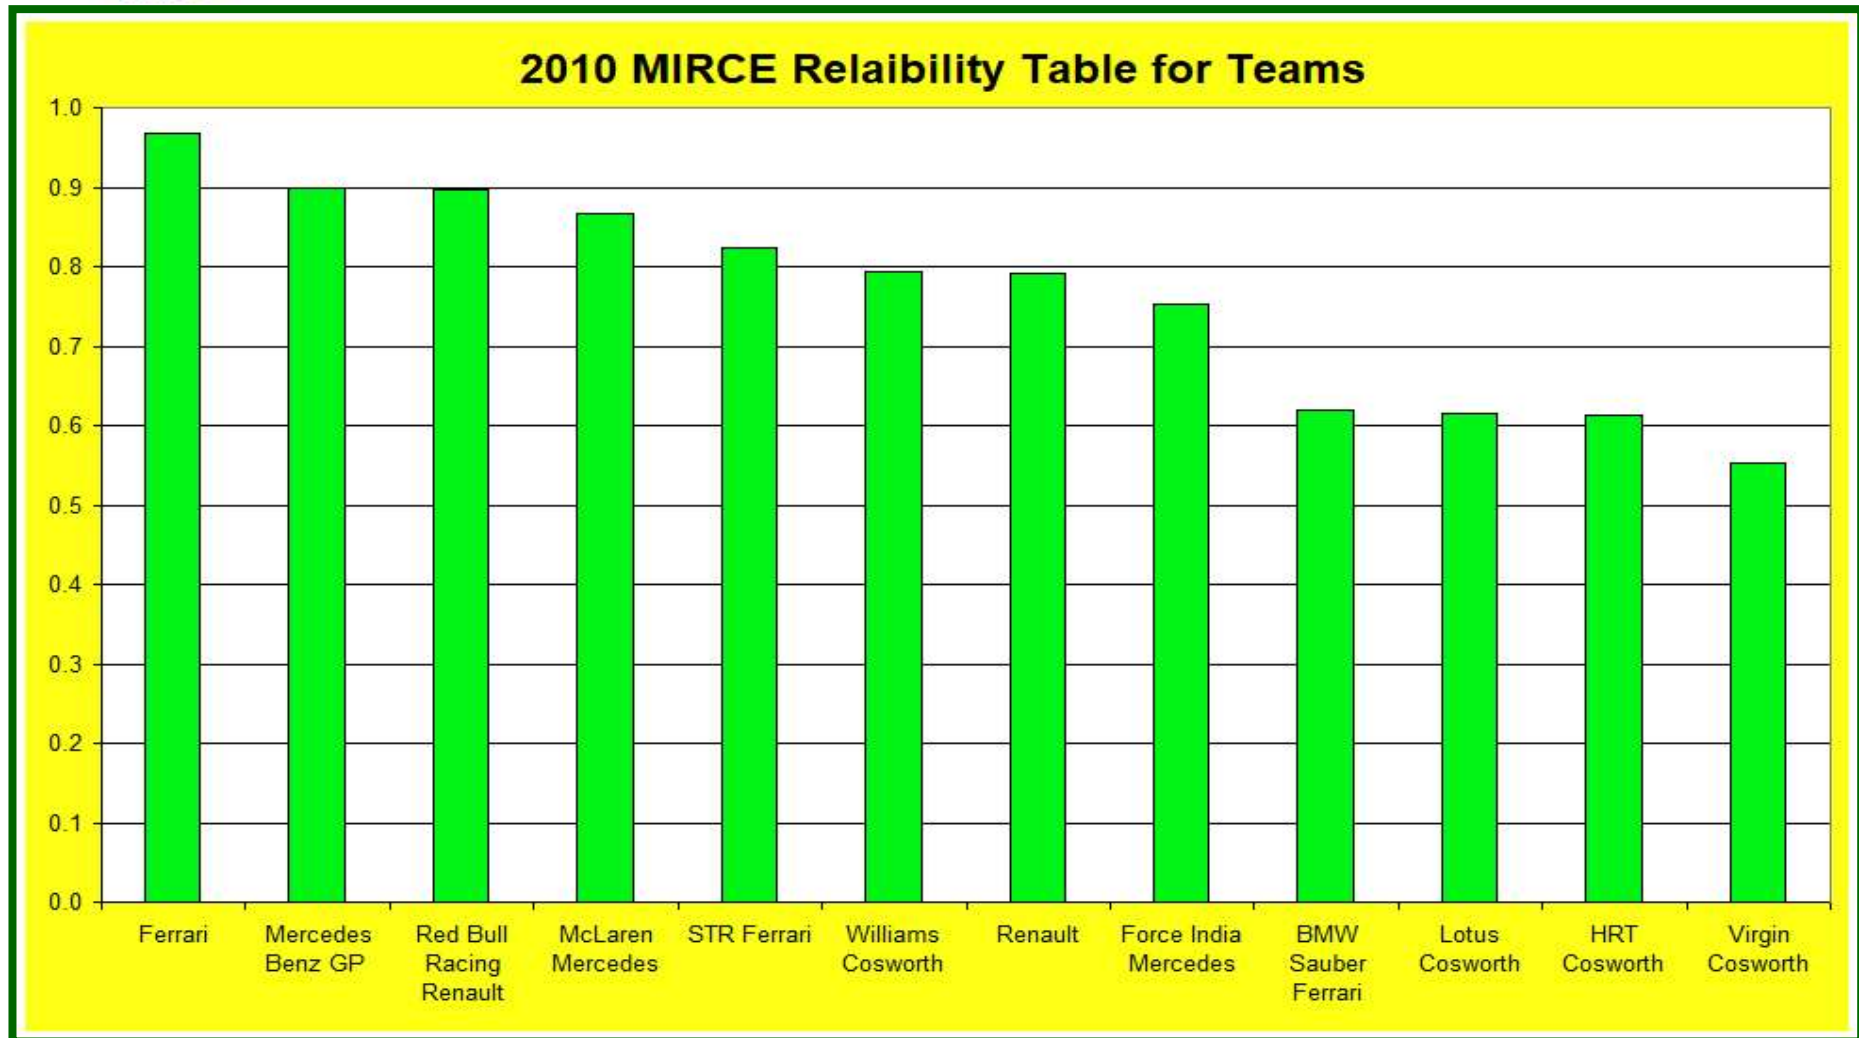

Formula 1

Reliability & Effectiveness Centre