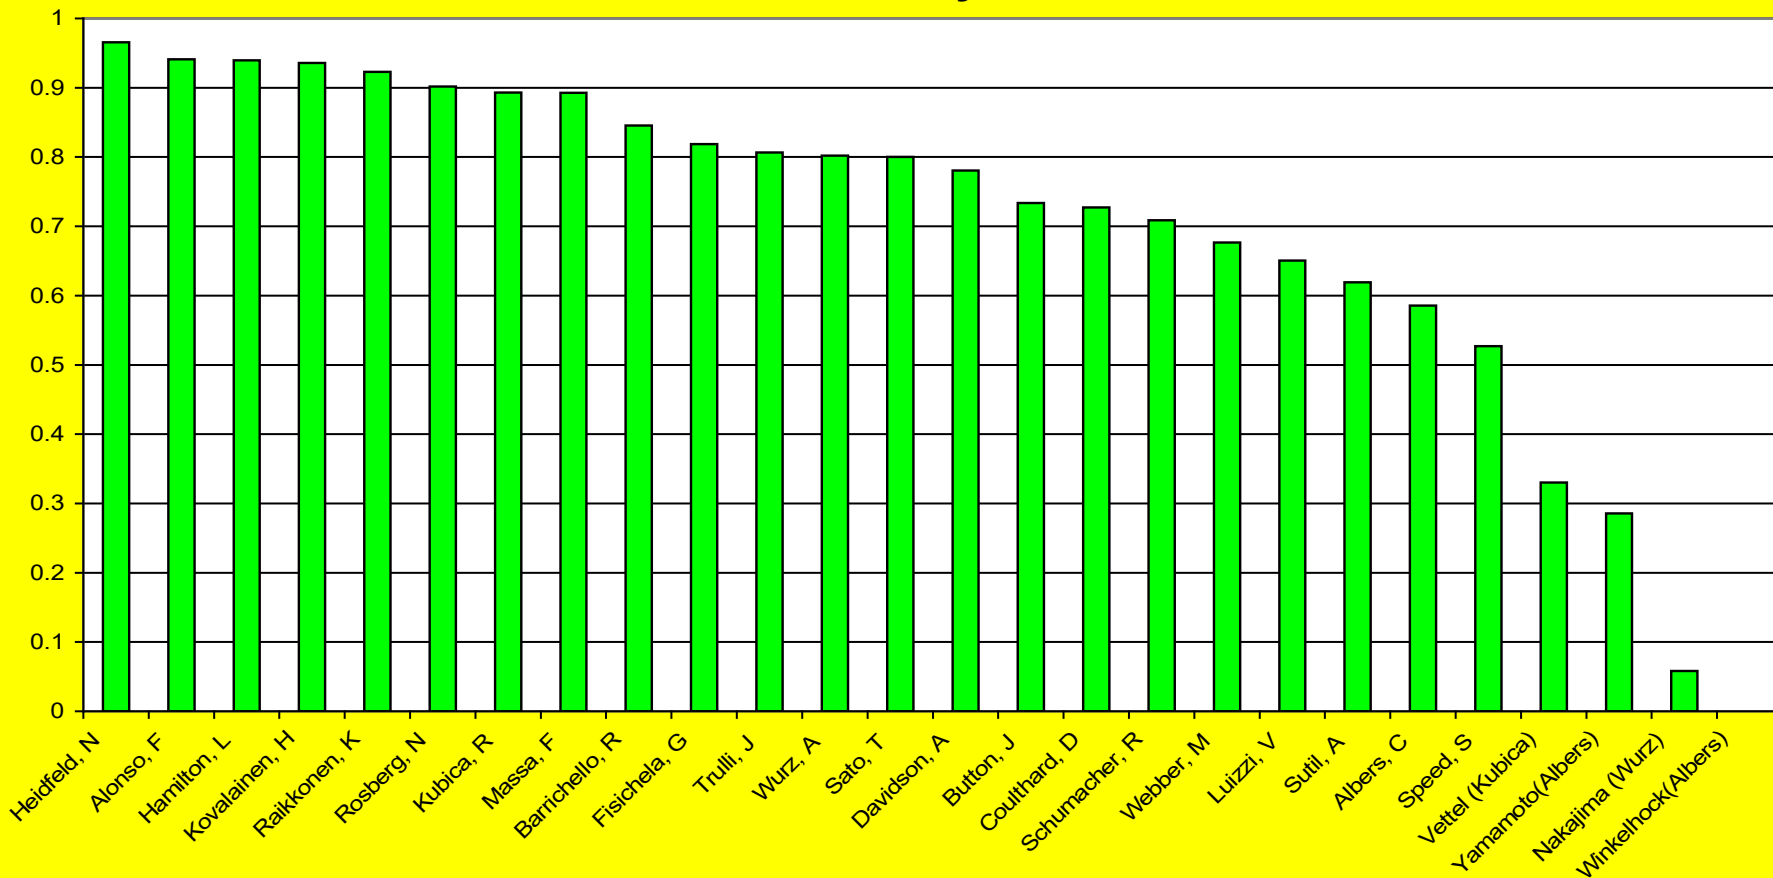

Formula 1

Reliability & Effectiveness Centre

2007 MIRCE F1 Reliability Table for Drivers