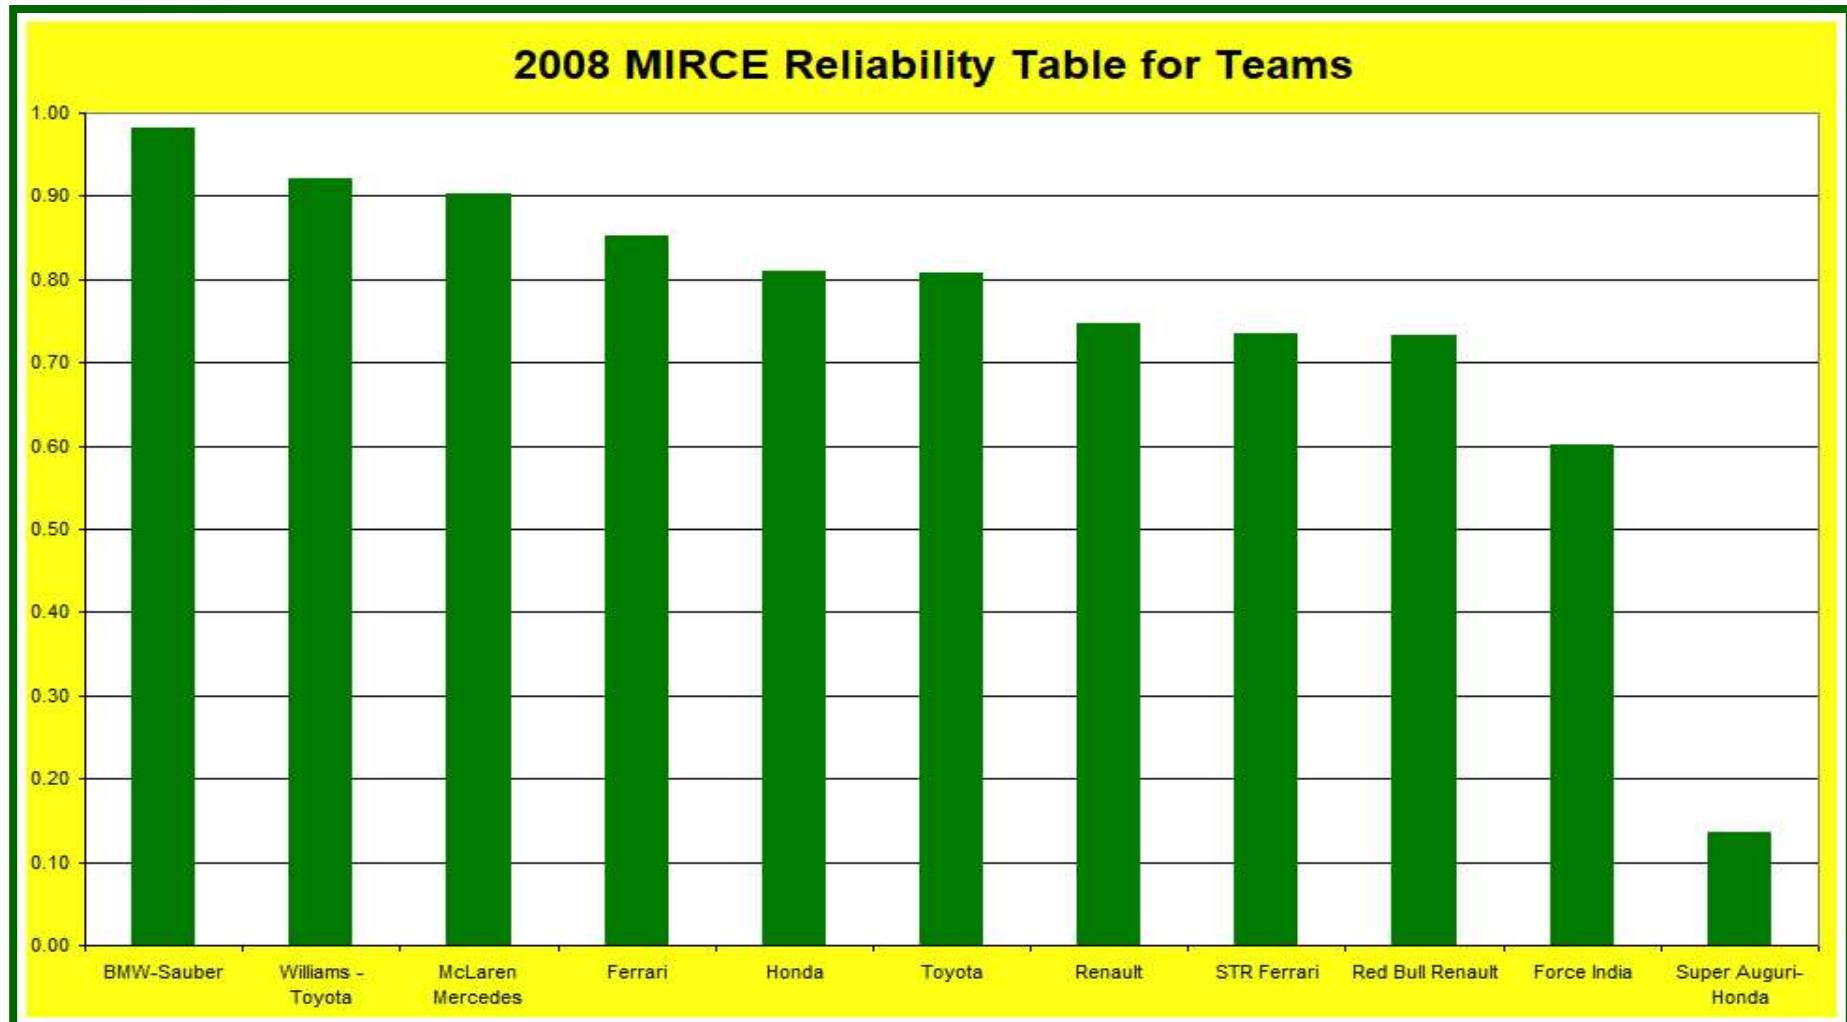

Formula 1

Reliability & Effectiveness Centre