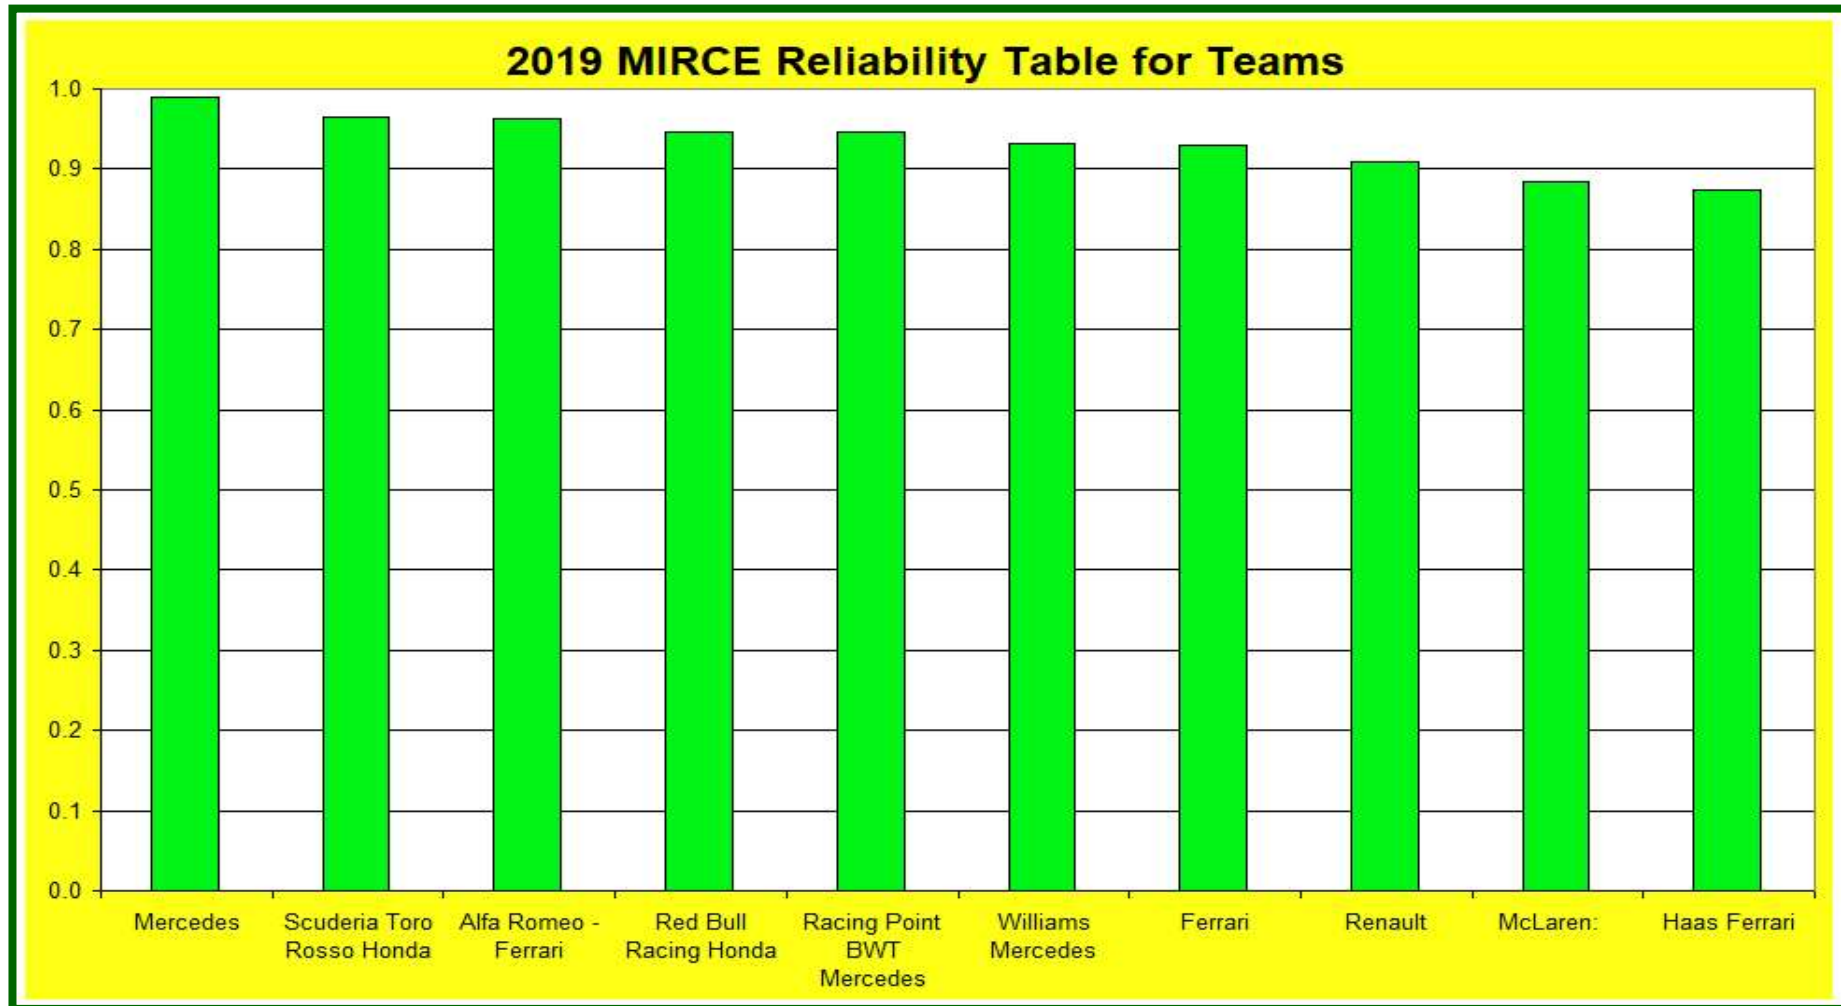

Formula 1

Reliability & Effectiveness Centre