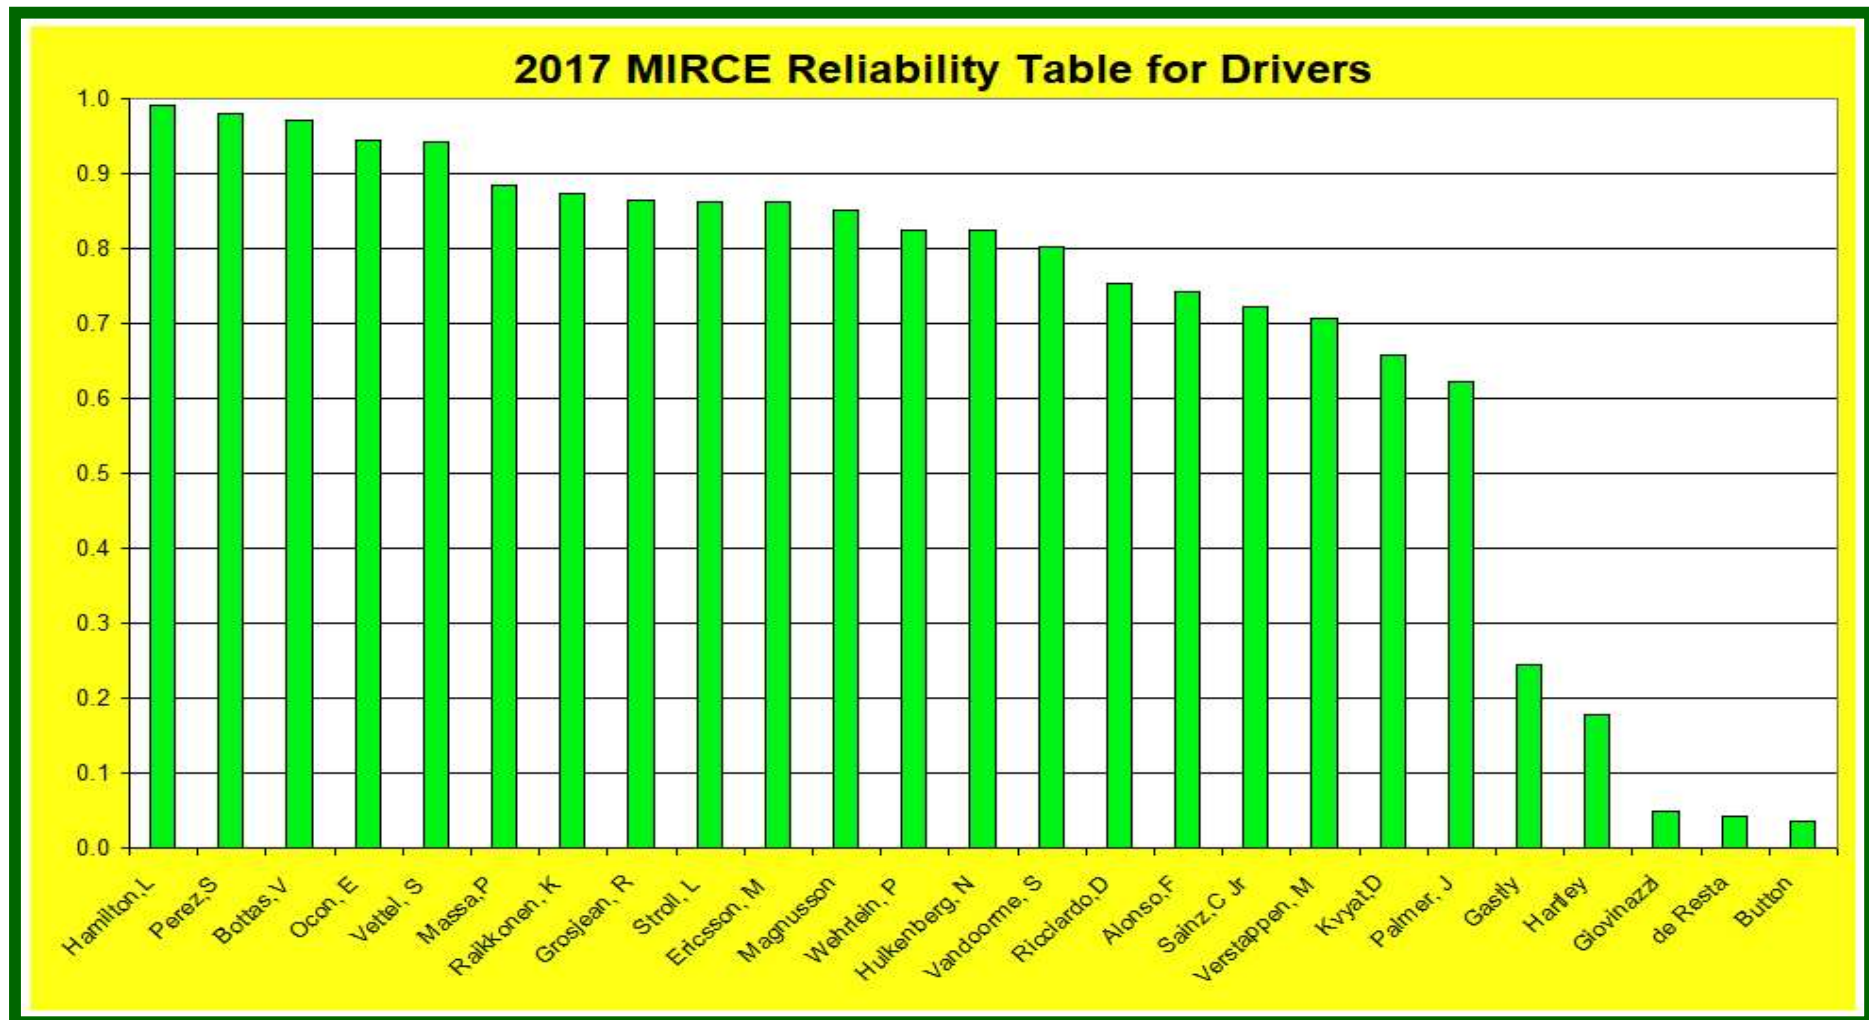

Formula 1

Reliability & Effectiveness Centre