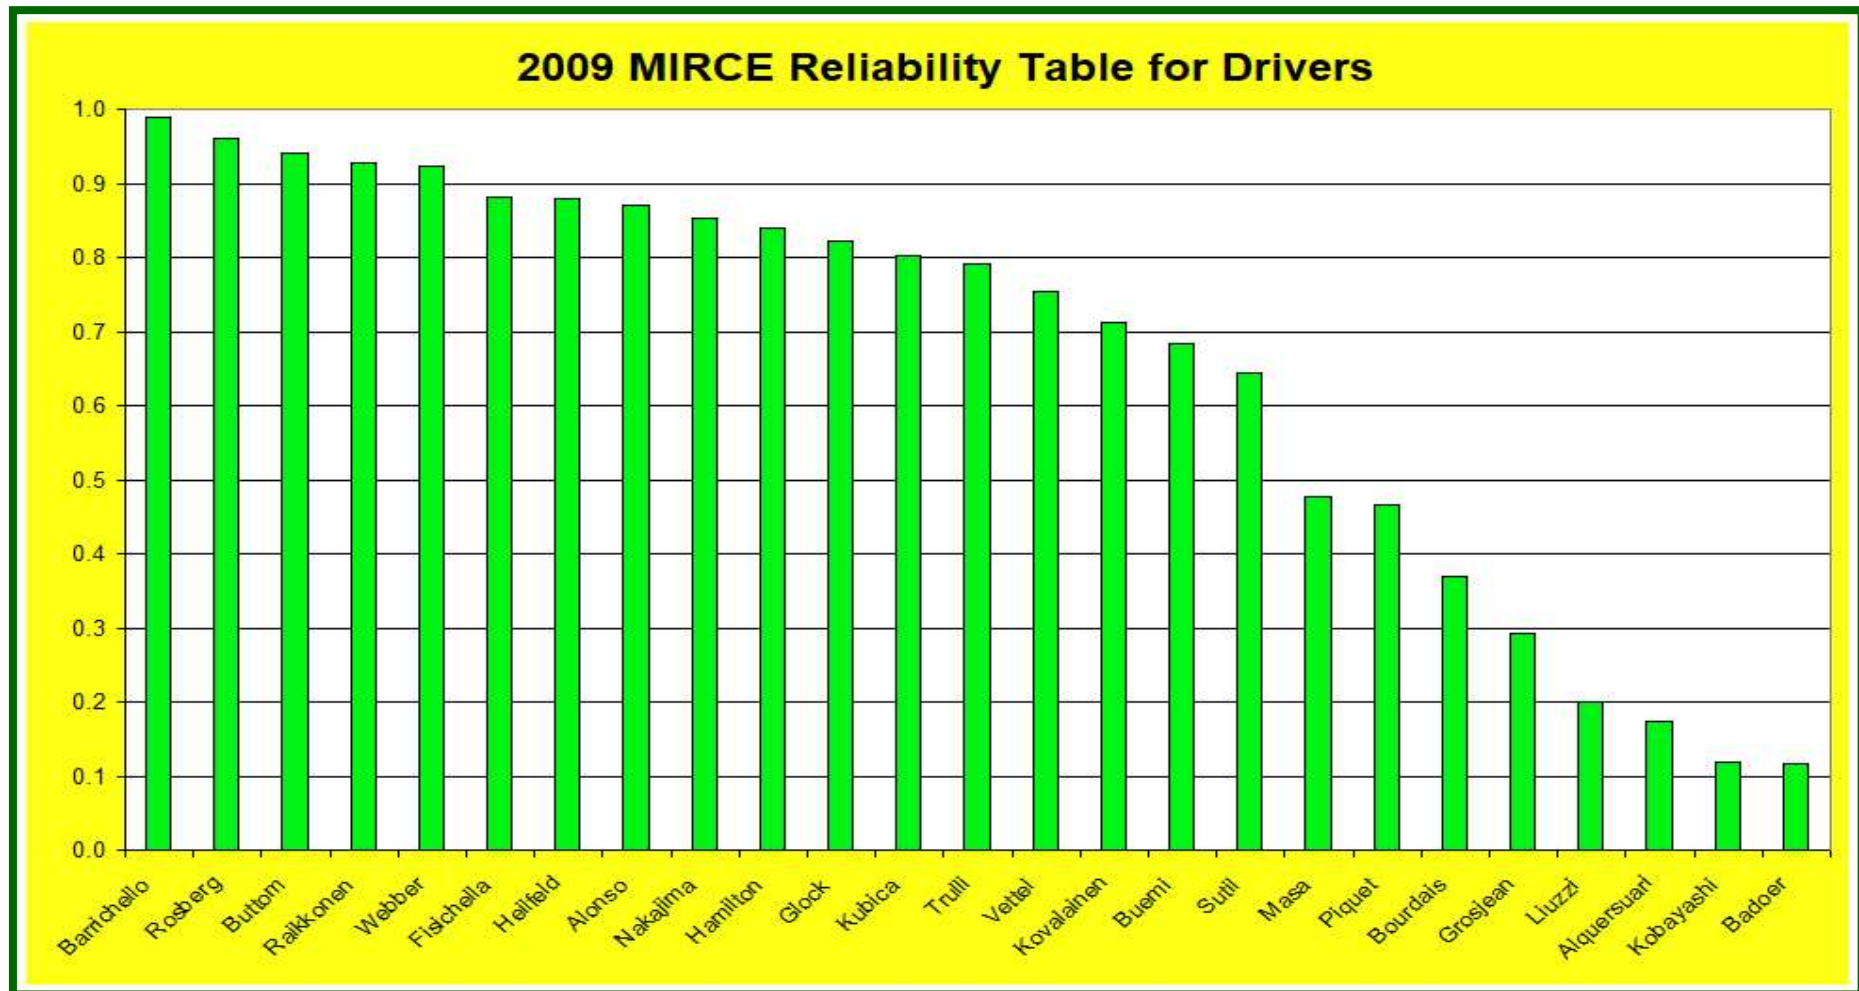

Formula 1

Reliability & Effectiveness Centre