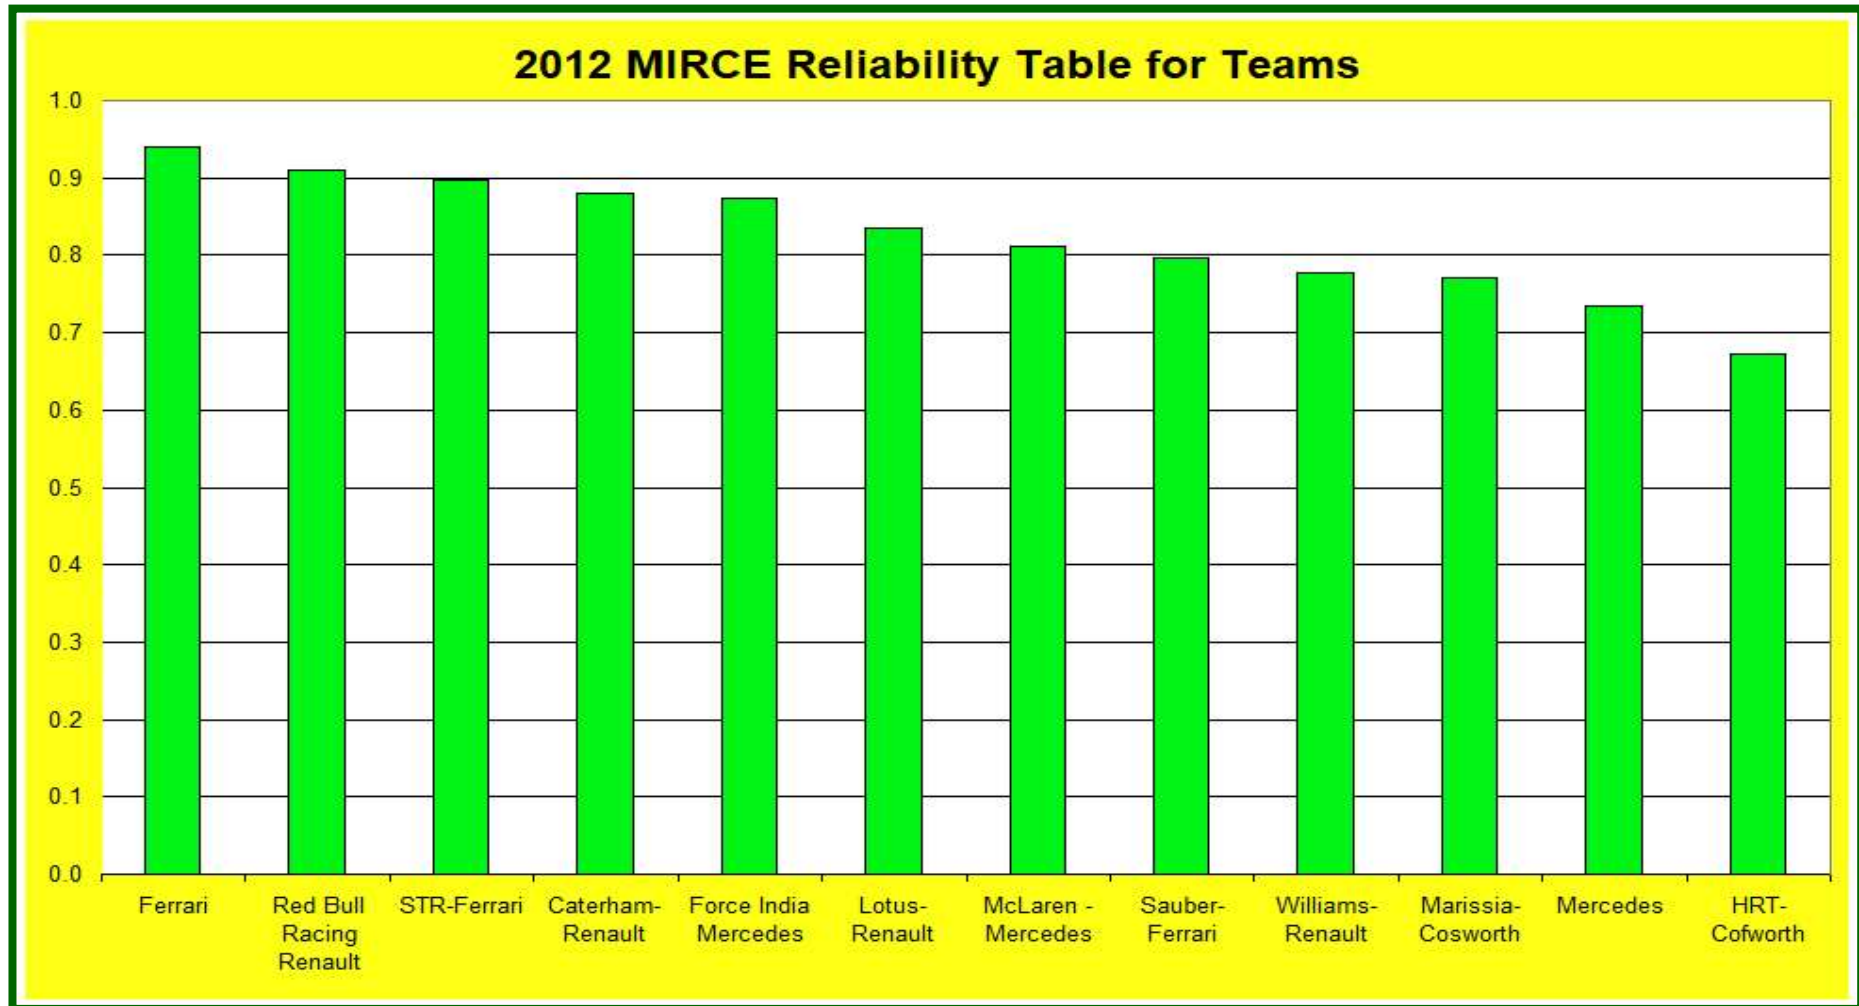

Formula 1

Reliability & Effectiveness Centre