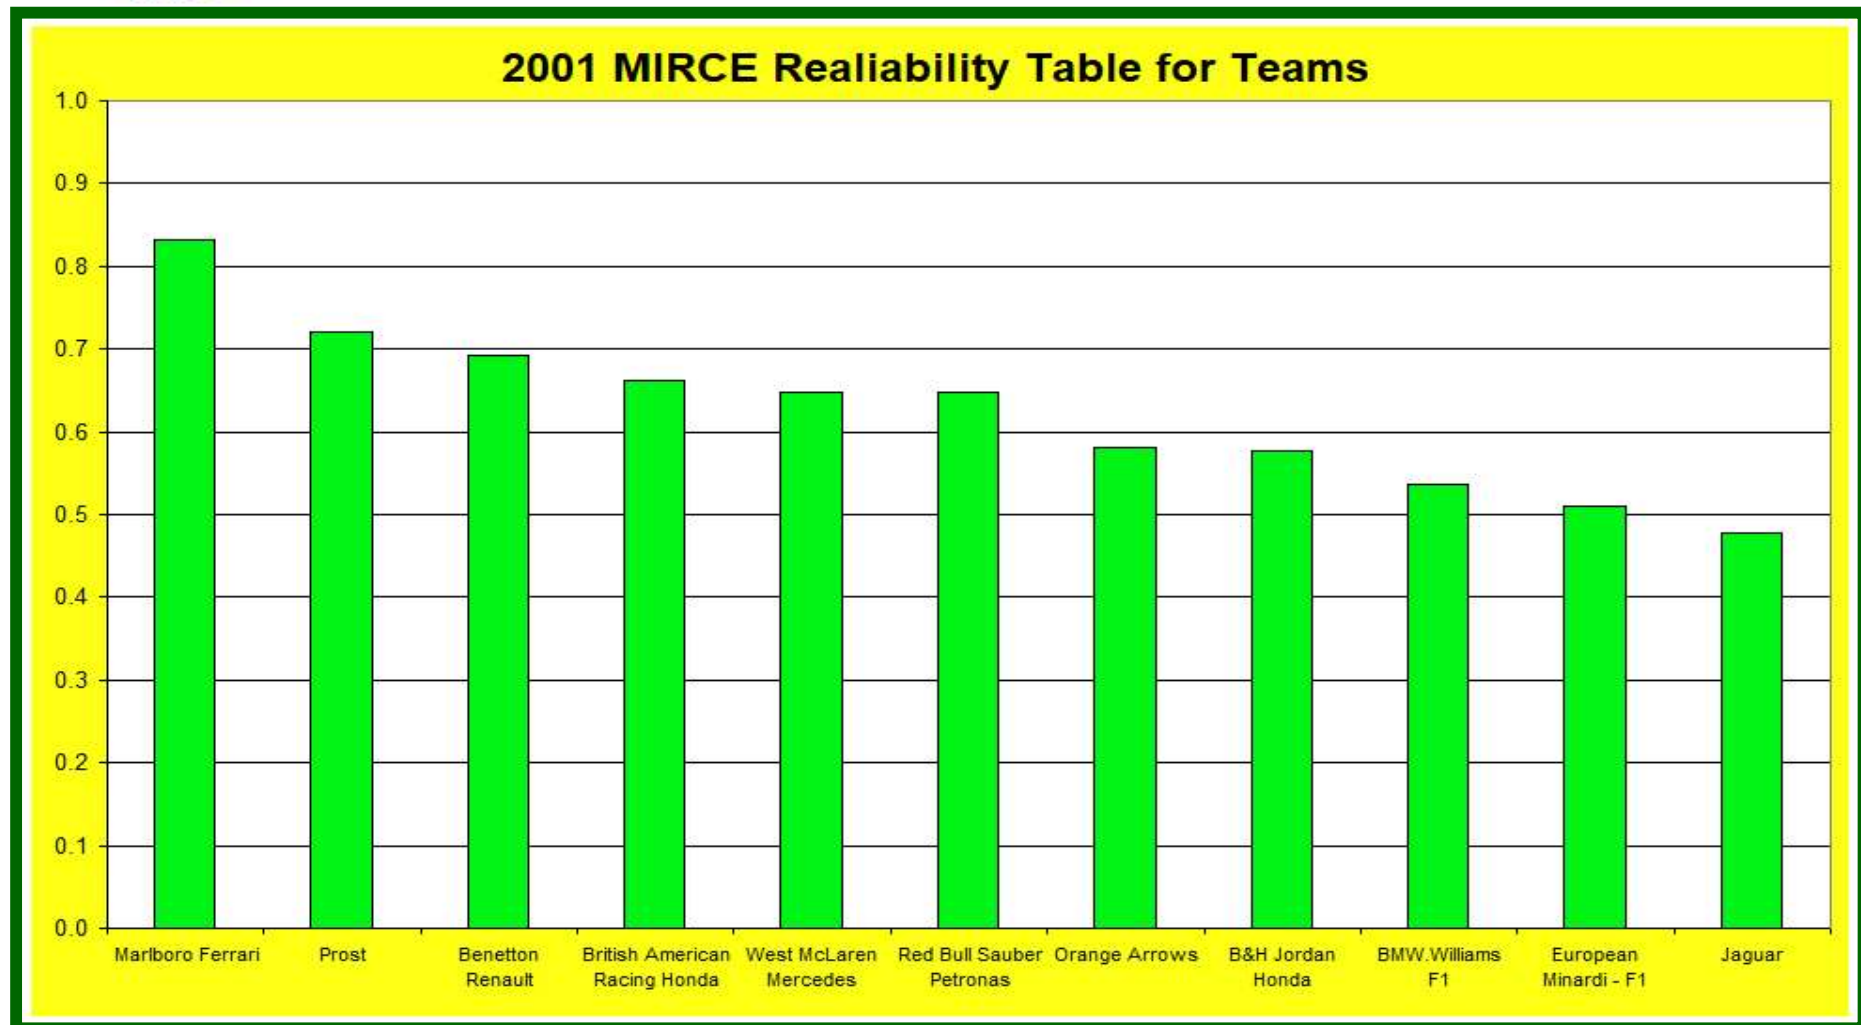

Formula 1

Reliability & Effectiveness Centre