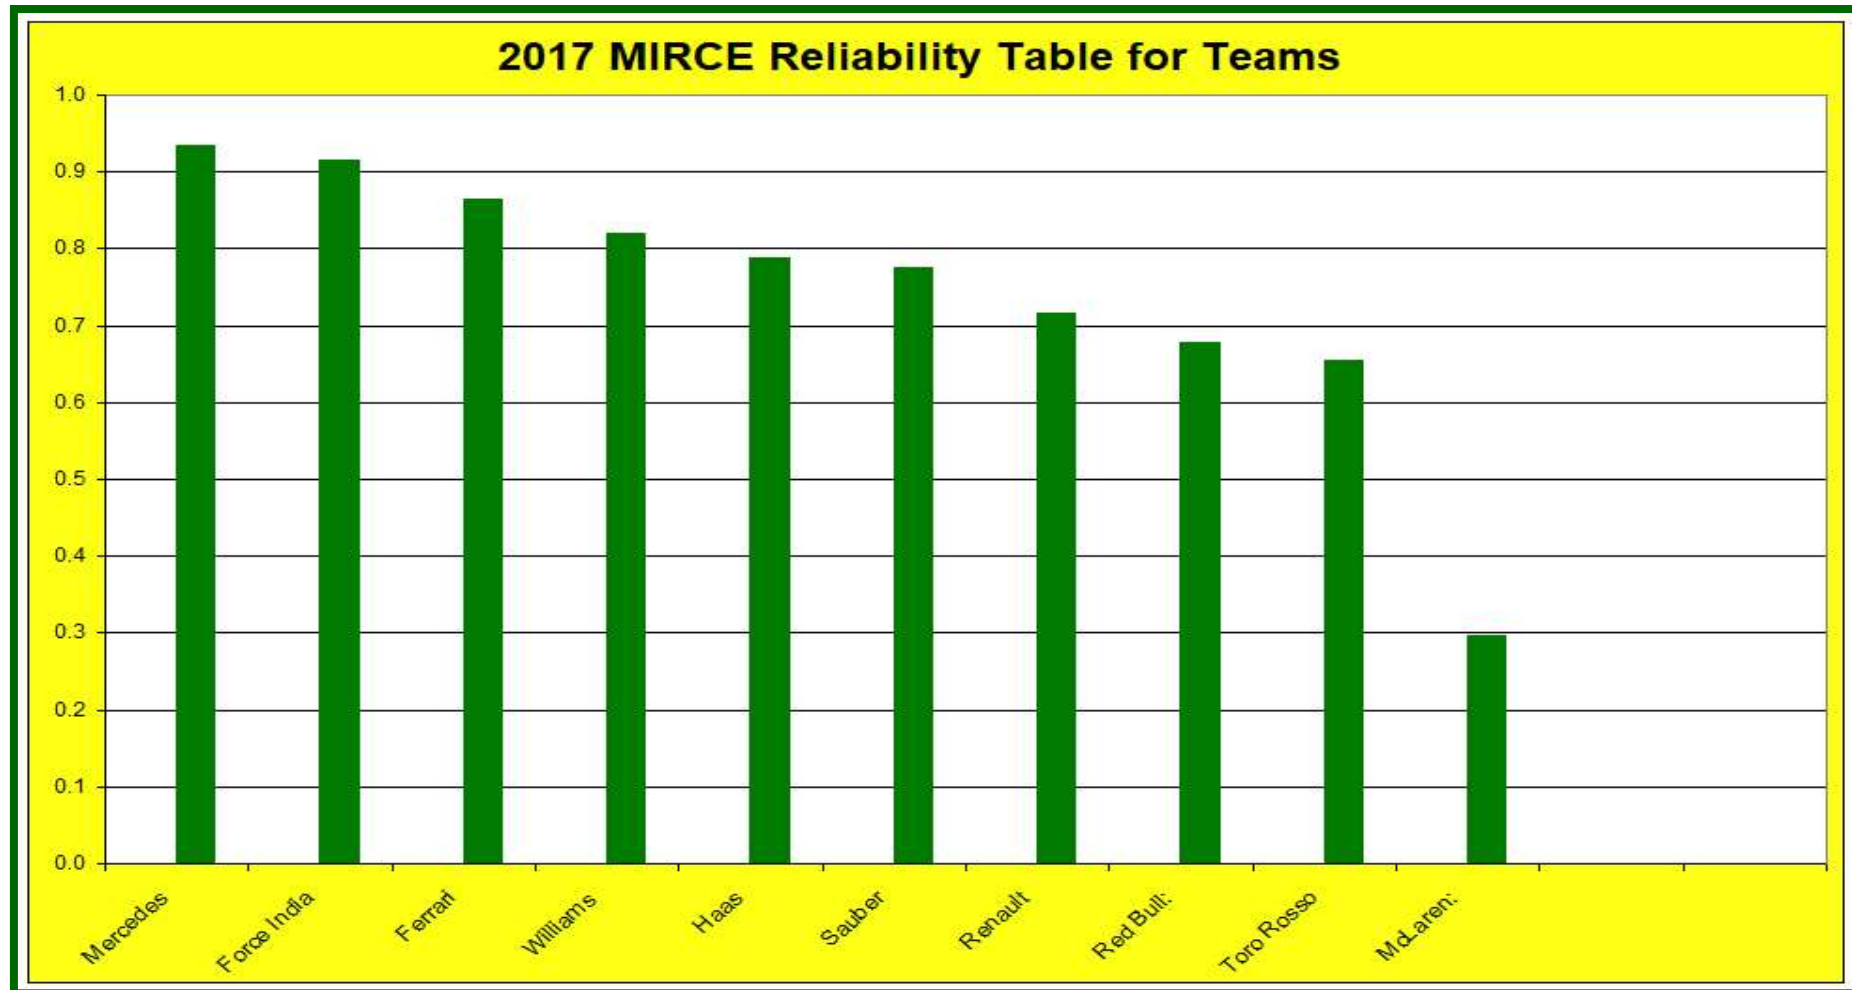

Formula 1

Reliability & Effectiveness Centre