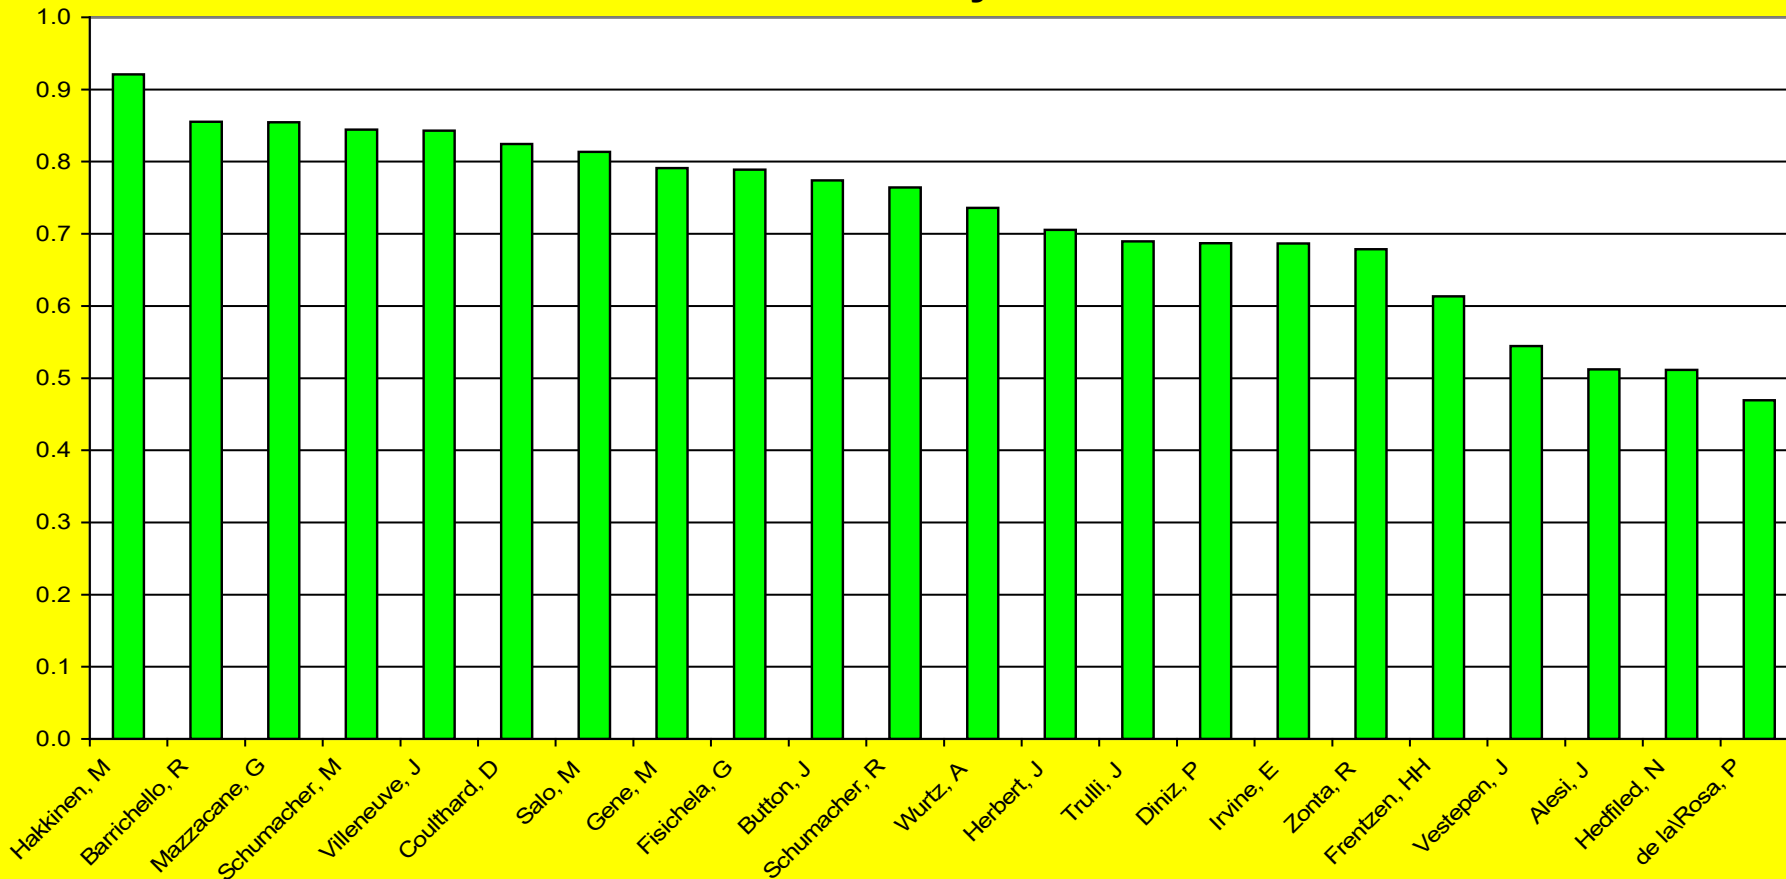

# Formula 1

Reliability & Effectiveness Centre

2000 MIRCE F1 Reliability Table for Drivers