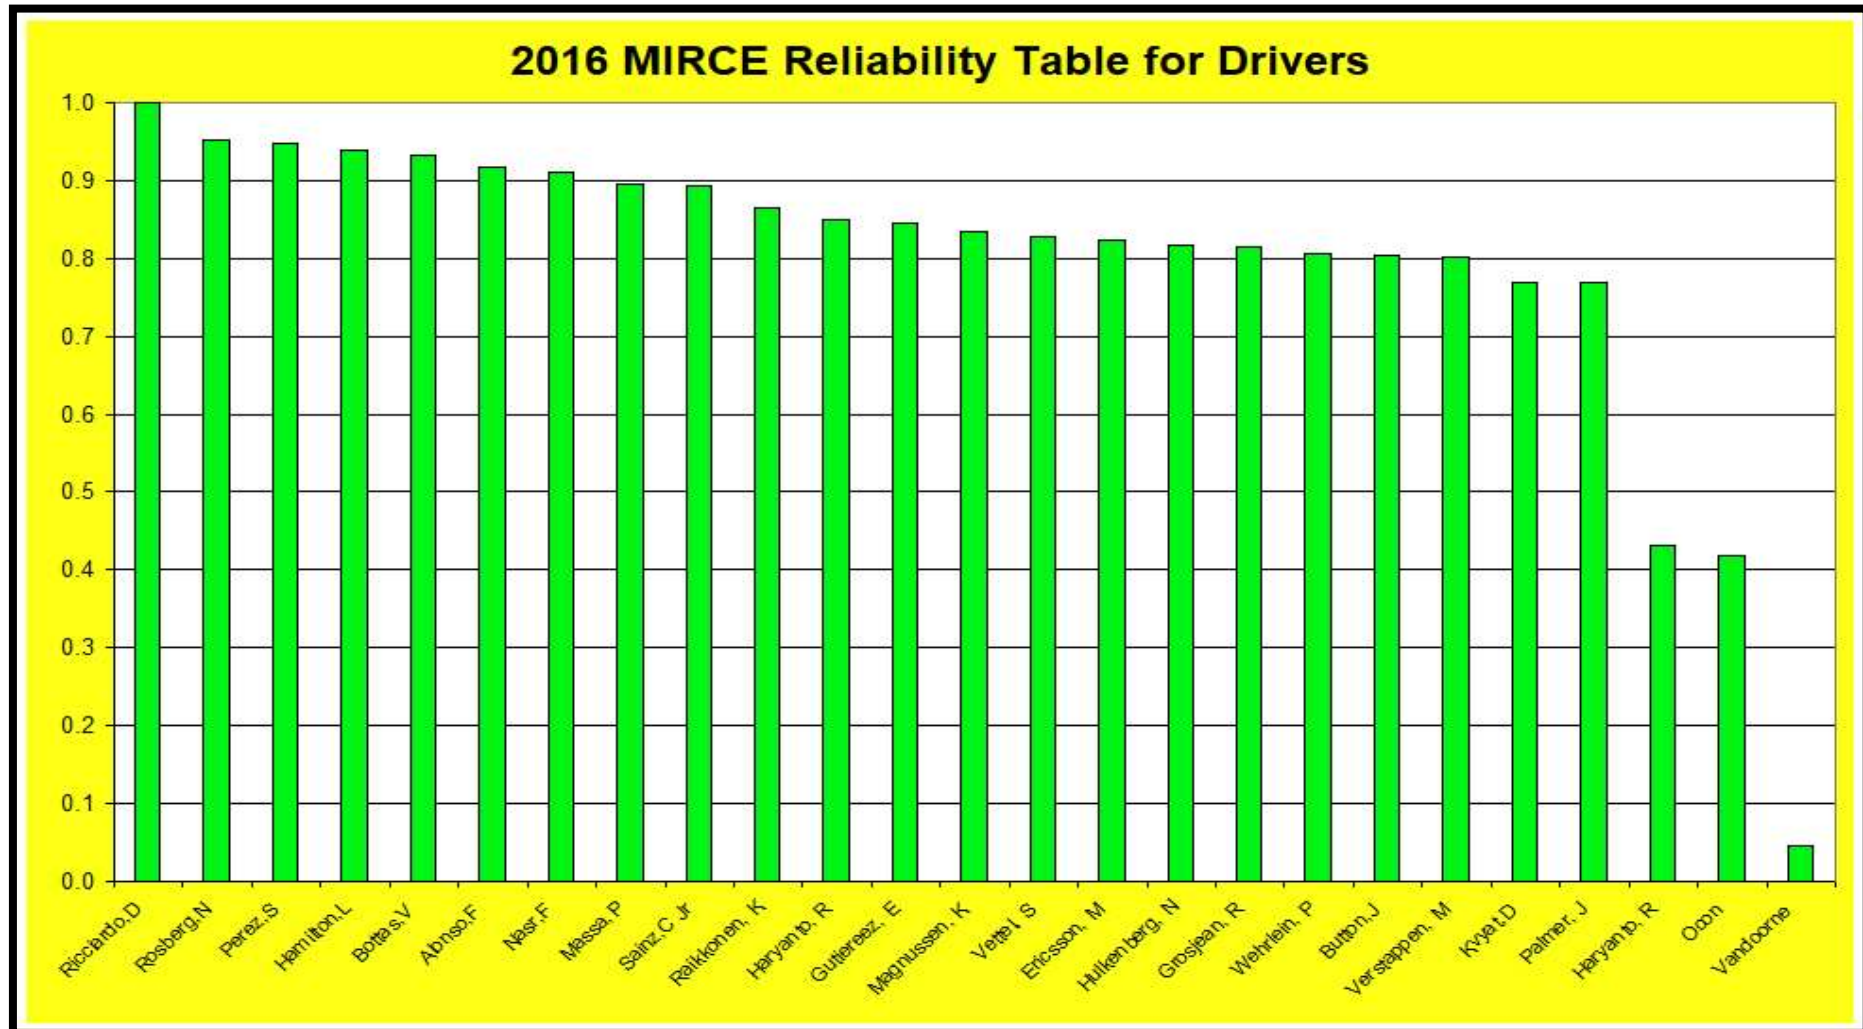

Formula 1

Reliability & Effectiveness Centre