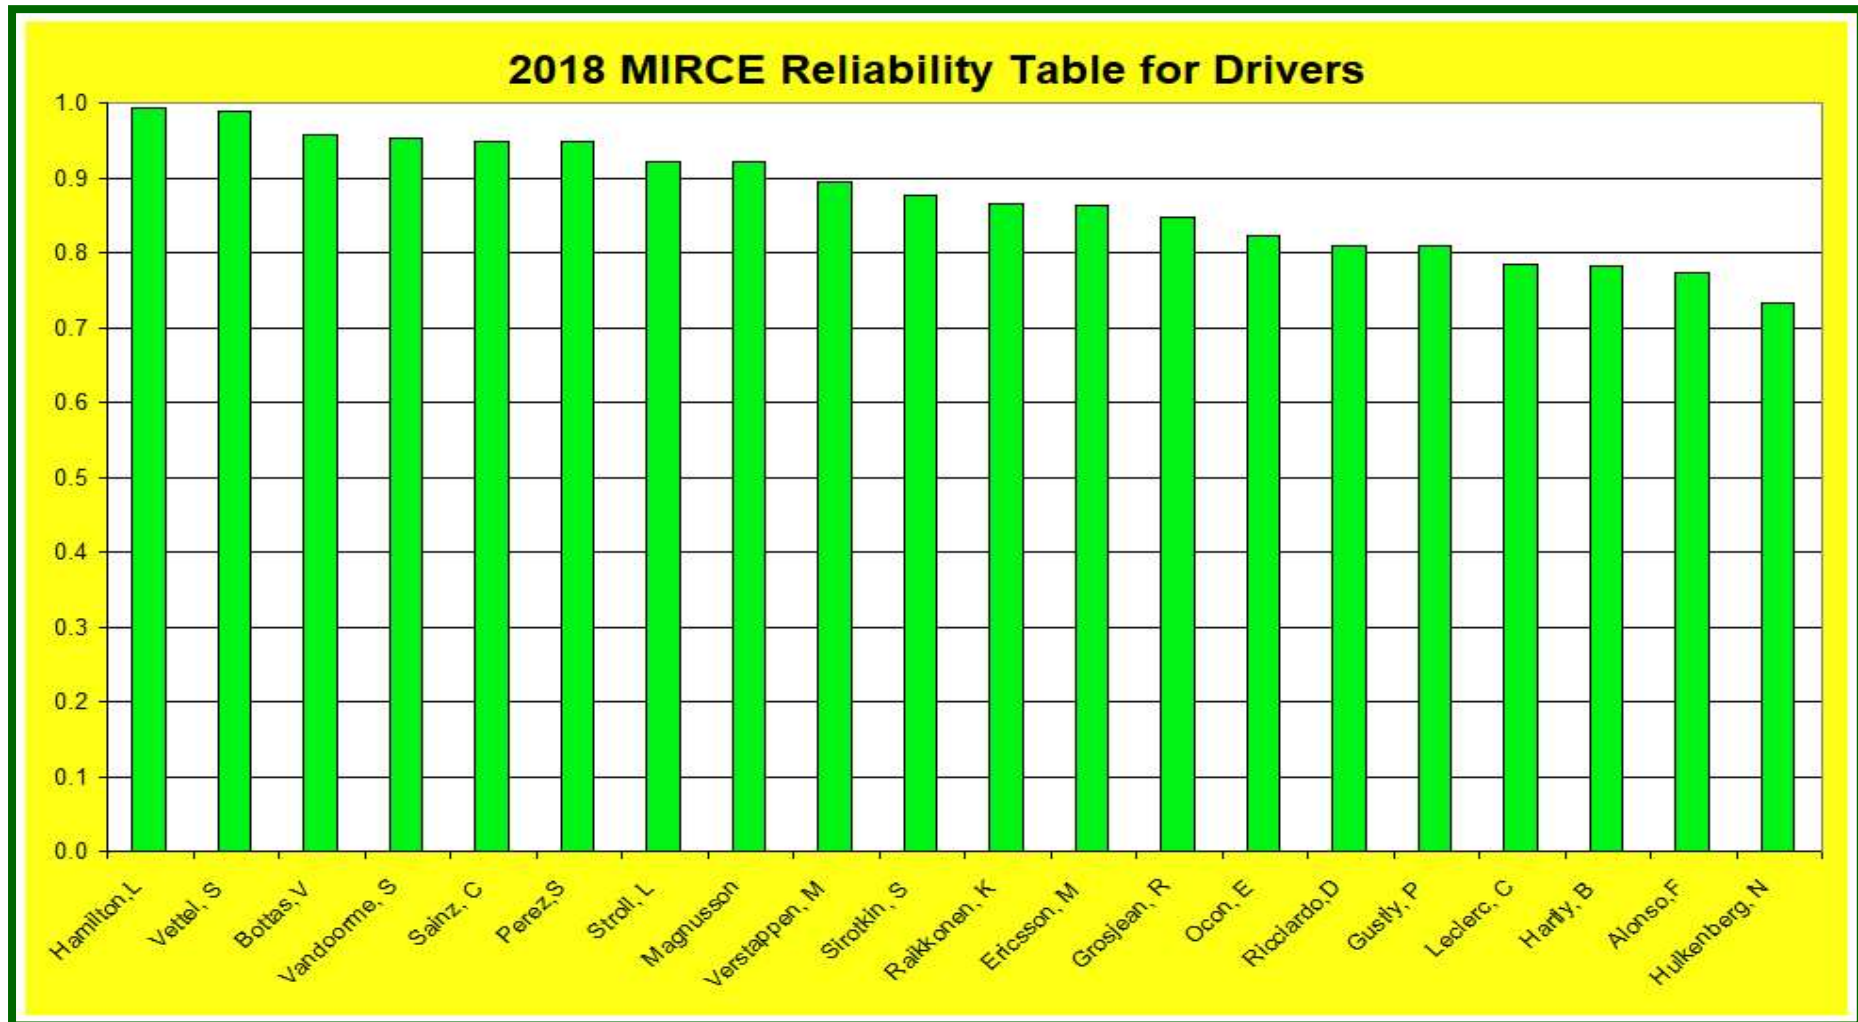

Formula 1

Reliability & Effectiveness Centre