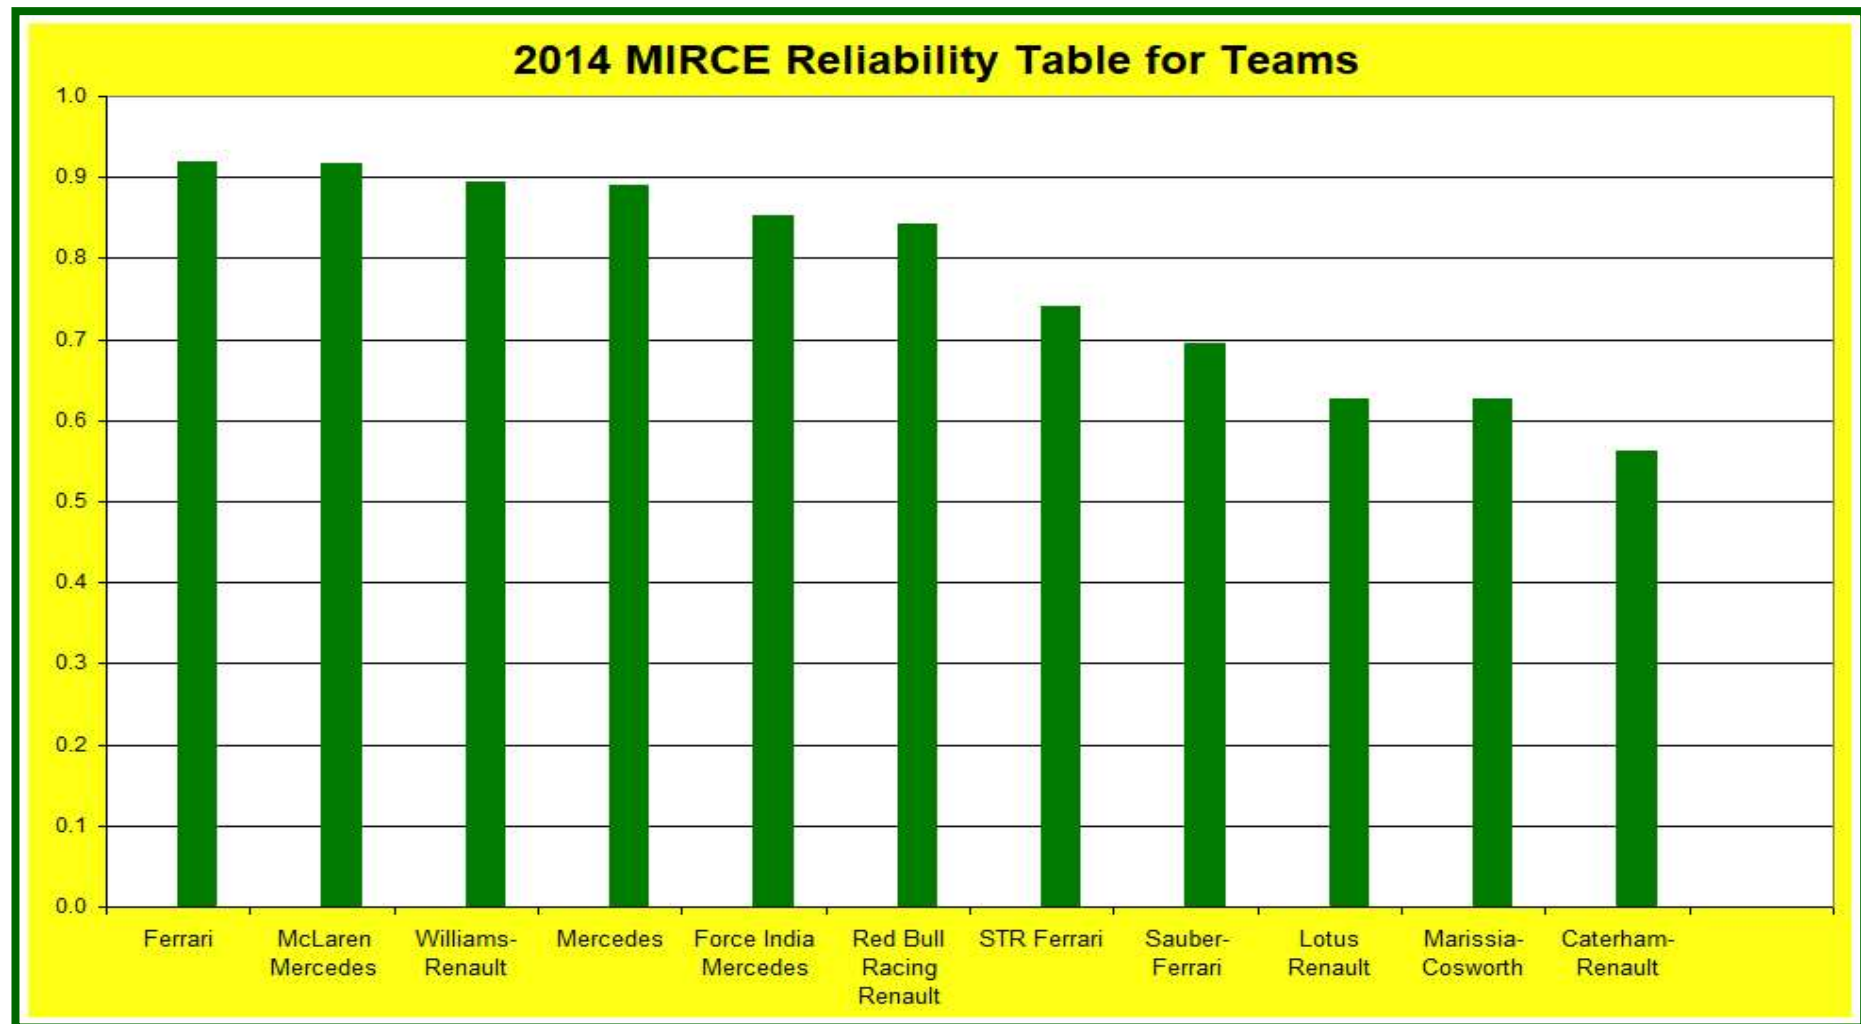

Formula 1

Reliability & Effectiveness Centre