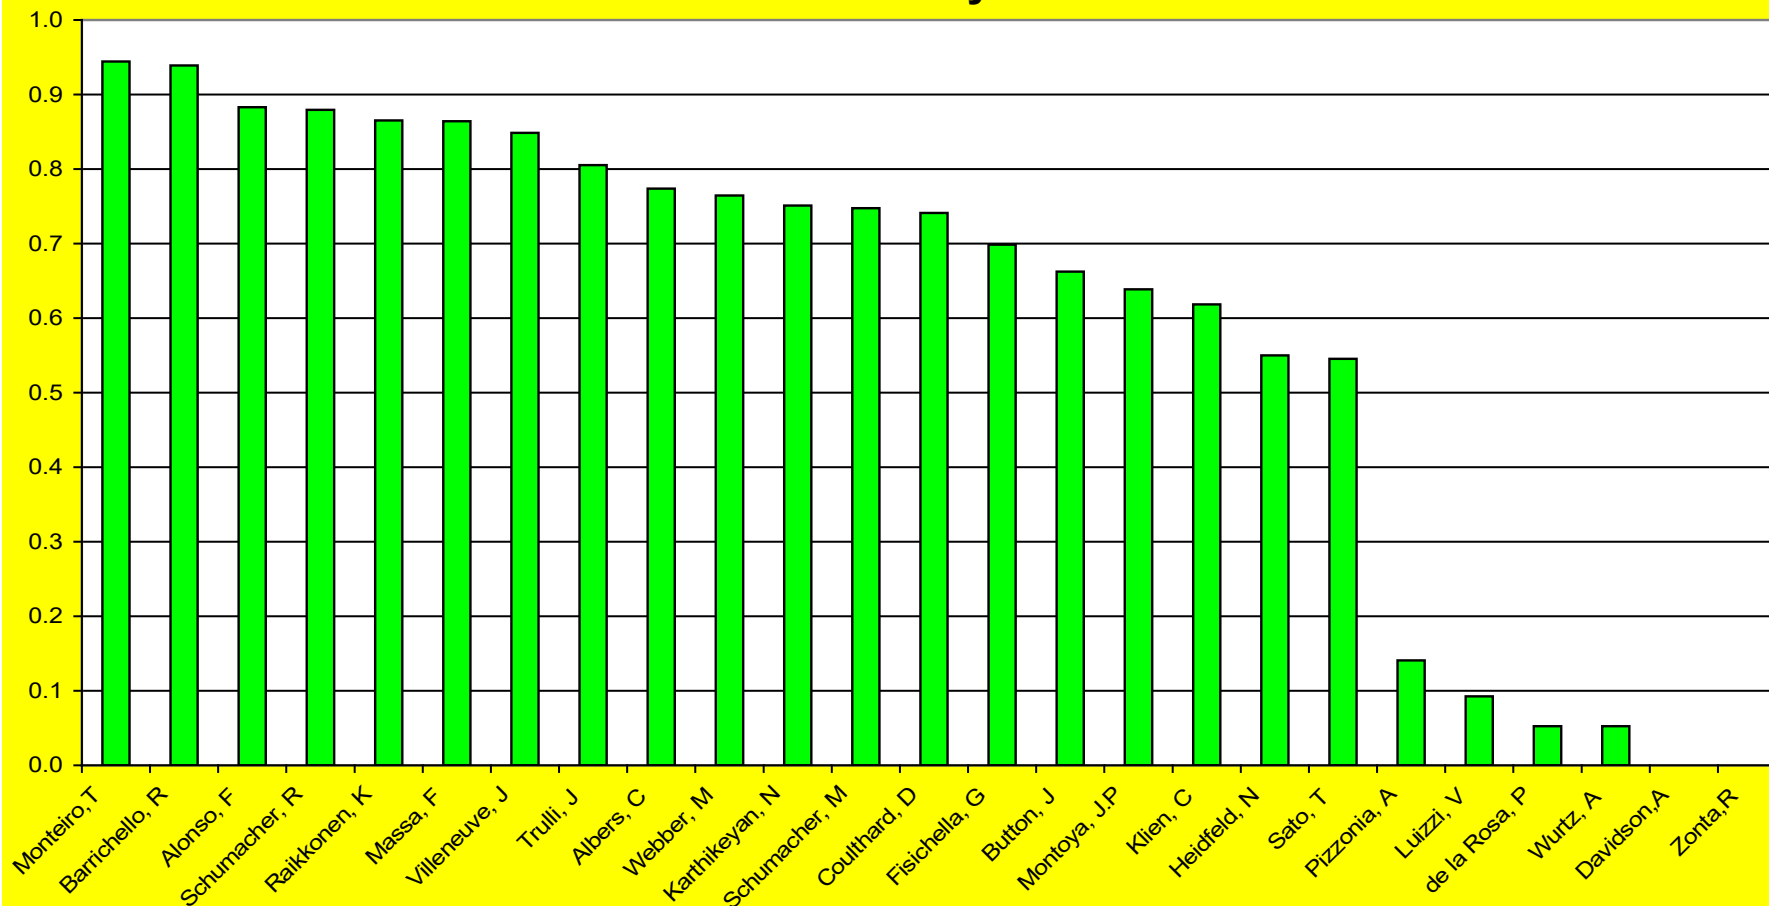

Formula 1

Reliability & Effectiveness Centre

2005 MIRCE F1 Reliability Table for Drivers