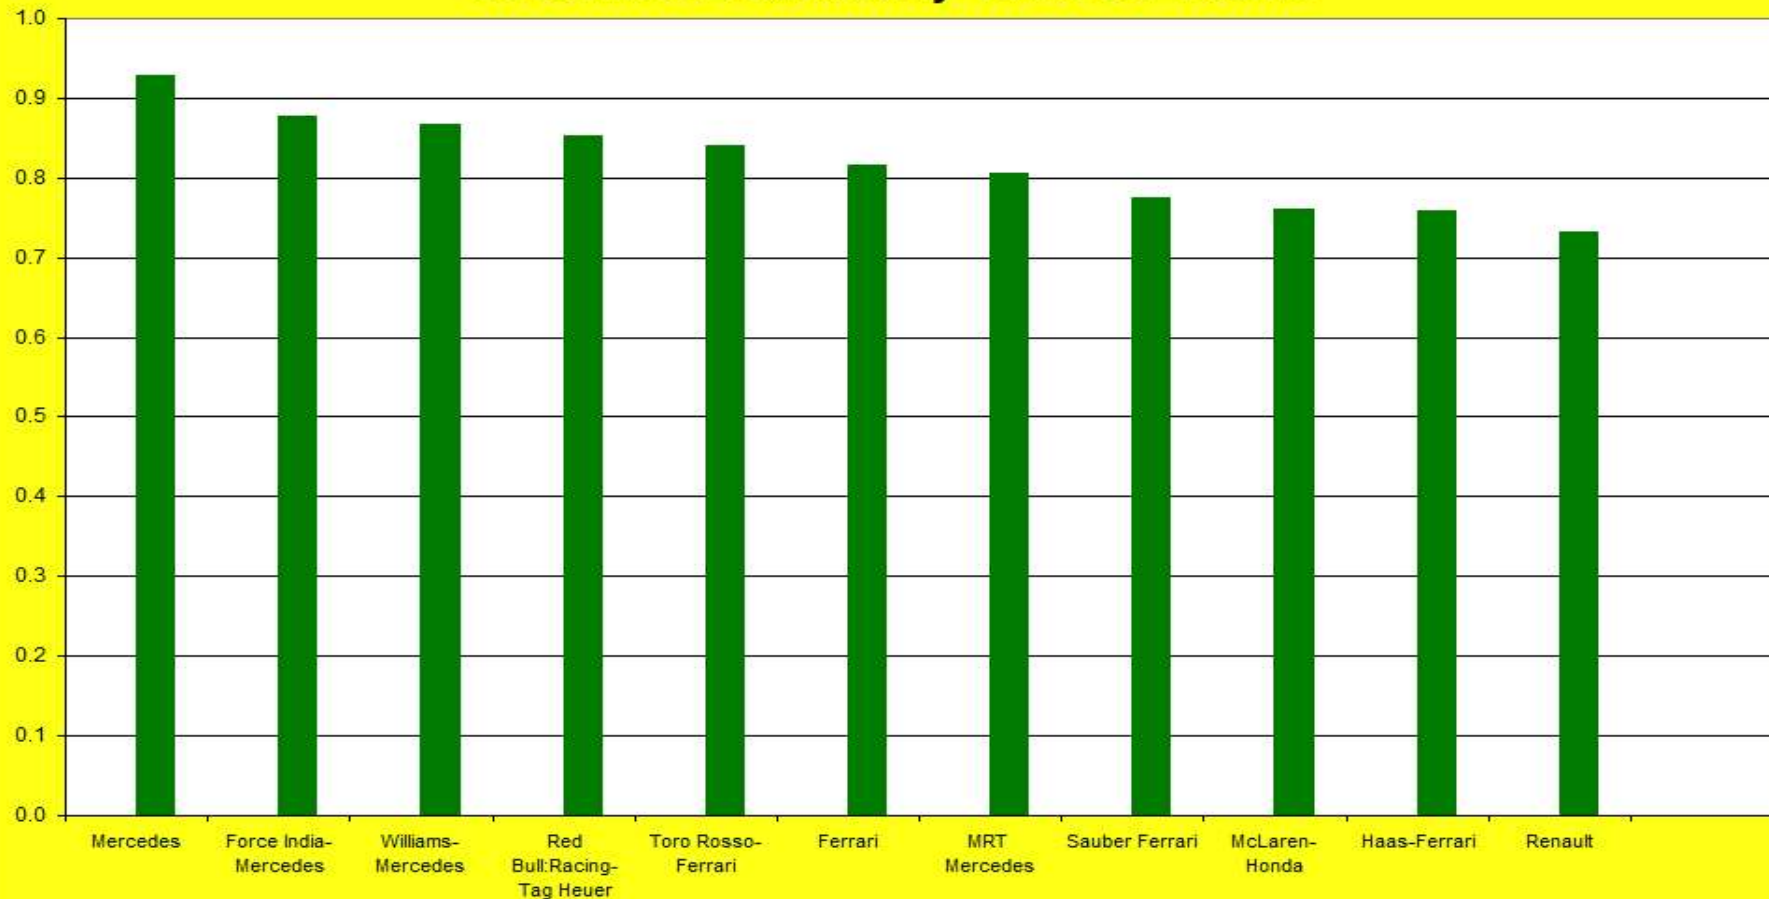

Formula 1

Reliability & Effectiveness Centre

2016 MIRCE Reliability Table for Teams