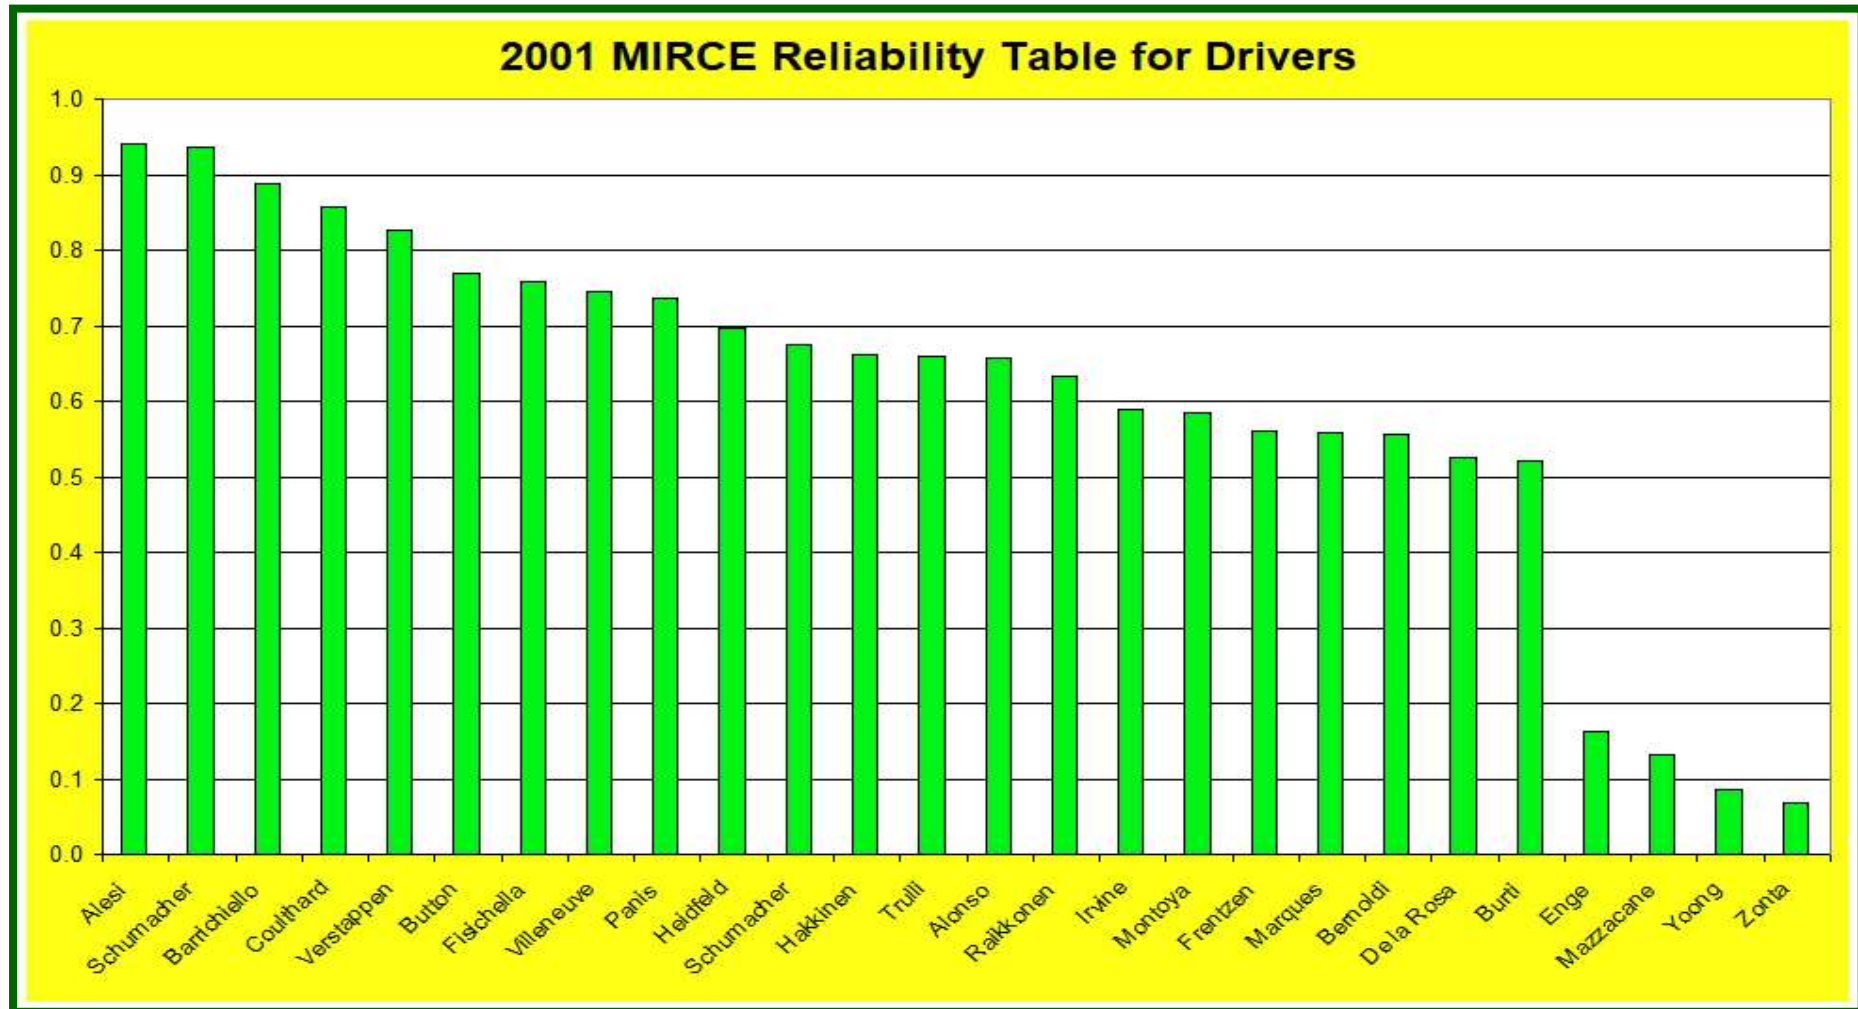

Formula 1

Reliability & Effectiveness Centre